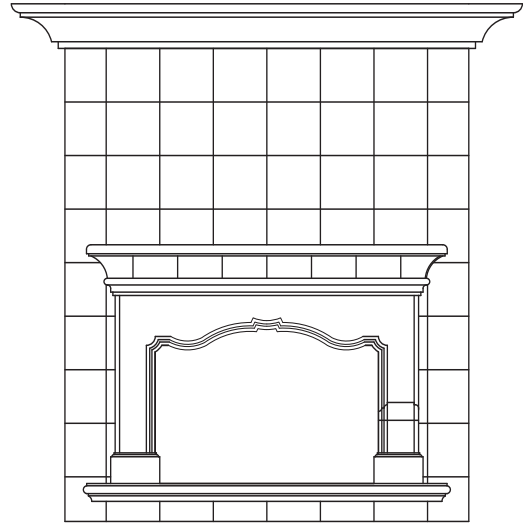

AVAILABLE ONLY IN LITE-CAST STONE FINISH

FS1

FS3