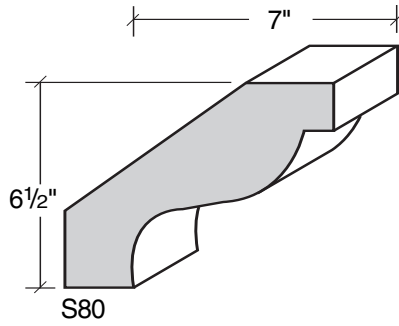

MID-BAND / WINDOW-DOOR / MOULDING DETAILS

ALSO AVAILABLE IN LITE-CAST STONE FINISH

909-598-3856
FAX 909-598-1491