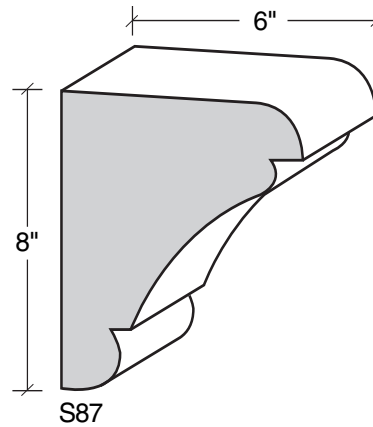

MID-BAND / WINDOW-DOOR / MOULDING DETAILS

ALSO AVAILABLE IN LITE-CAST STONE FINISH

909-598-3856
FAX 909-598-1491