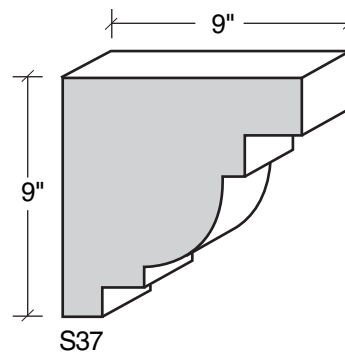

MID-BAND / WINDOW-DOOR / MOULDING DETAILS

MID-BAND / WINDOW-DOOR / MOULDING DETAILS

ALSO AVAILABLE IN LITE-CAST STONE FINISH

909-598-3856
FAX 909-598-1491

MID-BAND / WINDOW-DOOR / MOULDING DETAILS

MID-BAND / WINDOW-DOOR / MOULDING DETAILS