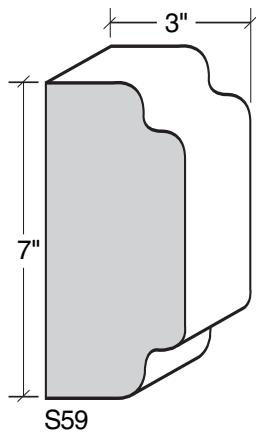

MID-BAND / WINDOW-DOOR / MOULDING DETAILS

ALSO AVAILABLE IN LITE-CAST STONE FINISH

909-598-3856
FAX 909-598-1491