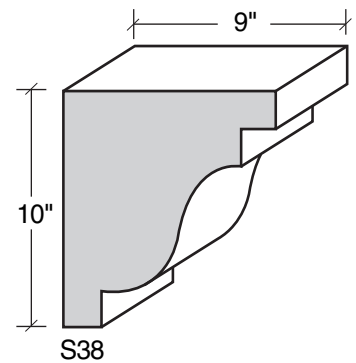

MID-BAND / WINDOW-DOOR / MOULDING DETAILS

MID-BAND / WINDOW-DOOR / MOULDING DETAILS

ALSO AVAILABLE IN LITE-CAST STONE FINISH

909-598-3856
FAX 909-598-1491

MID-BAND / WINDOW-DOOR / MOULDING DETAILS

MID-BAND / WINDOW-DOOR / MOULDING DETAILS