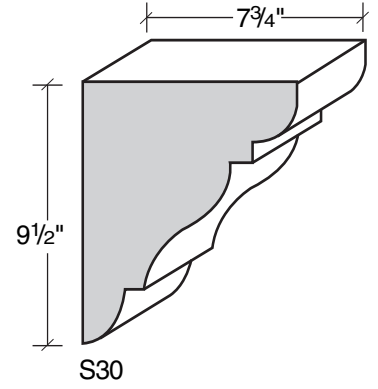

MID-BAND / WINDOW-DOOR / MOULDING DETAILS

MID-BAND / WINDOW-DOOR / MOULDING DETAILS

ALSO AVAILABLE IN LITE-CAST STONE FINISH

909-598-3856
FAX 909-598-1491

MID-BAND / WINDOW-DOOR / MOULDING DETAILS

MID-BAND / WINDOW-DOOR / MOULDING DETAILS