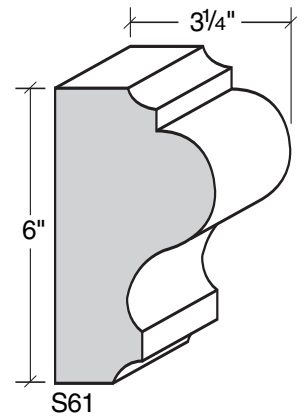

MID-BAND / WINDOW-DOOR / MOULDING DETAILS

ALSO AVAILABLE IN LITE-CAST STONE FINISH

909-598-3856
FAX 909-598-1491