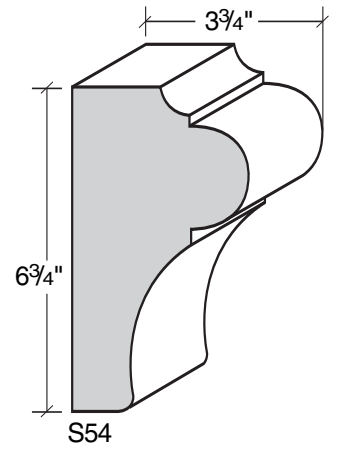

MID-BAND / WINDOW-DOOR / MOULDING DETAILS

ALSO AVAILABLE IN LITE-CAST STONE FINISH

909-598-3856
FAX 909-598-1491