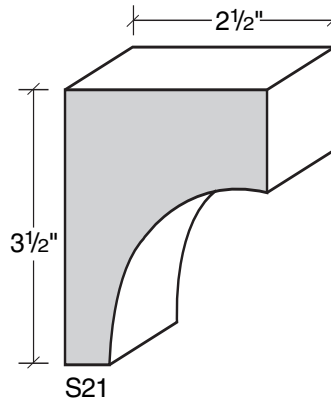

MID-BAND / WINDOW-DOOR / MOULDING DETAILS

MID-BAND / WINDOW-DOOR / MOULDING DETAILS

ALSO AVAILABLE IN LITE-CAST STONE FINISH

909-598-3856
FAX 909-598-1491

MID-BAND / WINDOW-DOOR / MOULDING DETAILS

MID-BAND / WINDOW-DOOR / MOULDING DETAILS