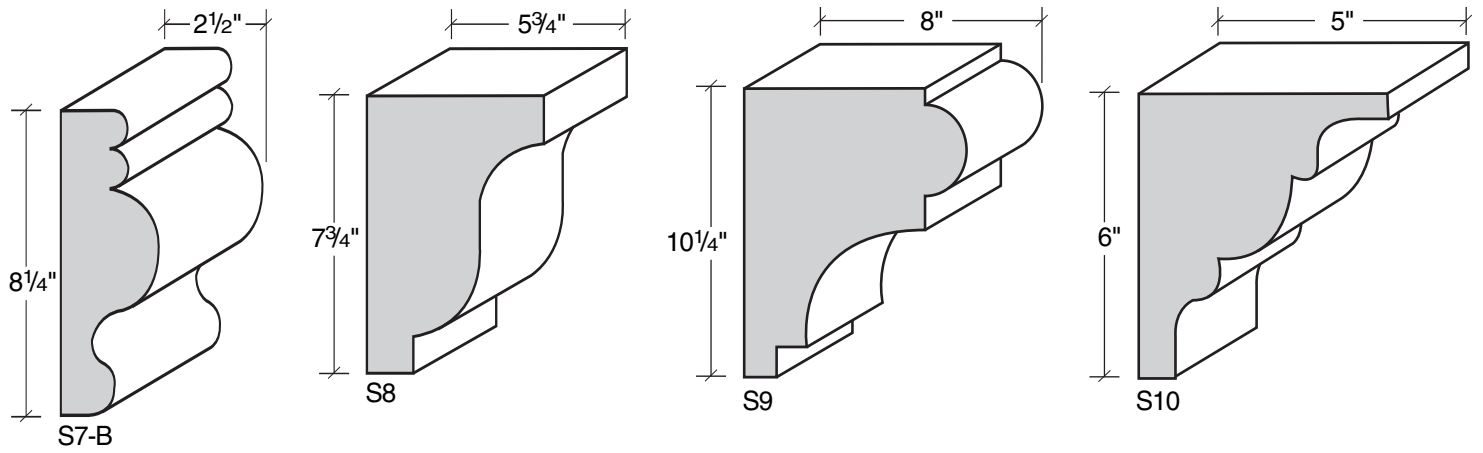

MID-BAND / WINDOW-DOOR / MOULDING DETAILS

MID-BAND / WINDOW-DOOR / MOULDING DETAILS

ALSO AVAILABLE IN LITE-CAST STONE FINISH

909-598-3856
FAX 909-598-1491

MID-BAND / WINDOW-DOOR / MOULDING DETAILS

MID-BAND / WINDOW-DOOR / MOULDING DETAILS