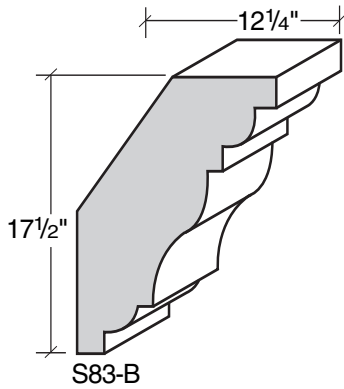

MID-BAND / WINDOW-DOOR / MOULDING DETAILS

ALSO AVAILABLE IN LITE-CAST STONE FINISH

909-598-3856
FAX 909-598-1491