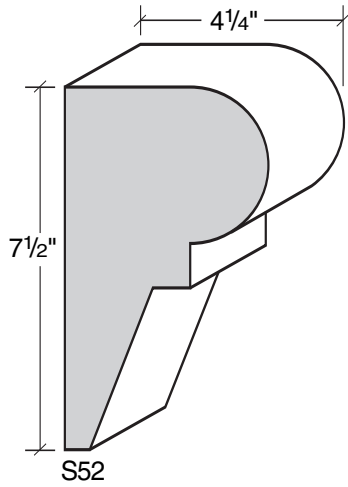

MID-BAND / WINDOW-DOOR / MOULDING DETAILS

ALSO AVAILABLE IN LITE-CAST STONE FINISH

909-598-3856
FAX 909-598-1491