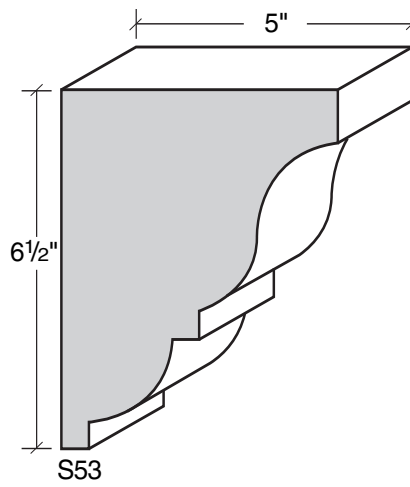

MID-BAND / WINDOW-DOOR / MOULDING DETAILS

ALSO AVAILABLE IN LITE-CAST STONE FINISH

909-598-3856
FAX 909-598-1491