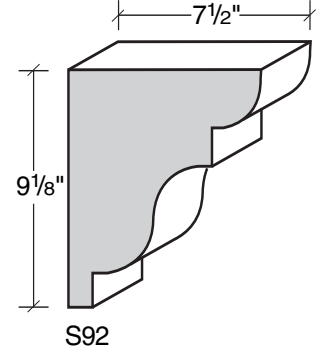

MID-BAND / WINDOW-DOOR / MOULDING DETAILS

ALSO AVAILABLE IN LITE-CAST STONE FINISH

909-598-3856
FAX 909-598-1491