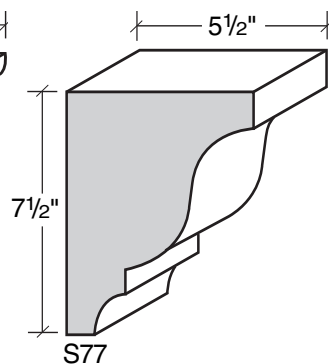

MID-BAND / WINDOW-DOOR / MOULDING DETAILS