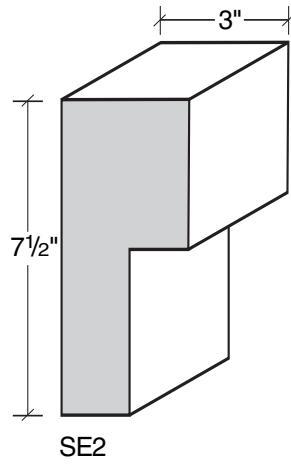

MID-BAND / WINDOW-DOOR / MOULDING DETAILS

MID-BAND / WINDOW-DOOR / MOULDING DETAILS

ALSO AVAILABLE IN LITE-CAST STONE FINISH

909-598-3856
FAX 909-598-1491

MID-BAND / WINDOW-DOOR / MOULDING DETAILS

MID-BAND / WINDOW-DOOR / MOULDING DETAILS