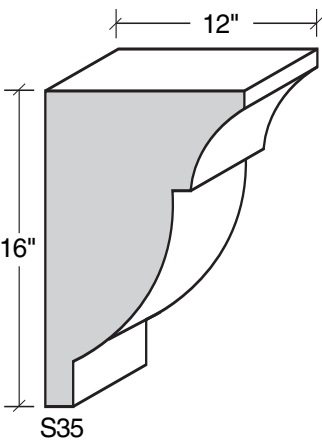

MID-BAND / WINDOW-DOOR / MOULDING DETAILS

MID-BAND / WINDOW-DOOR / MOULDING DETAILS

ALSO AVAILABLE IN LITE-CAST STONE FINISH

909-598-3856
FAX 909-598-1491

MID-BAND / WINDOW-DOOR / MOULDING DETAILS

MID-BAND / WINDOW-DOOR / MOULDING DETAILS