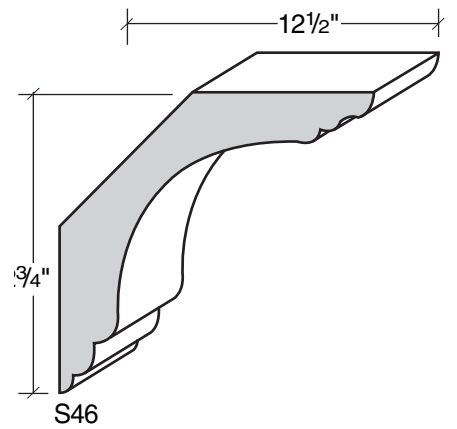

MID-BAND / WINDOW-DOOR / MOULDING DETAILS