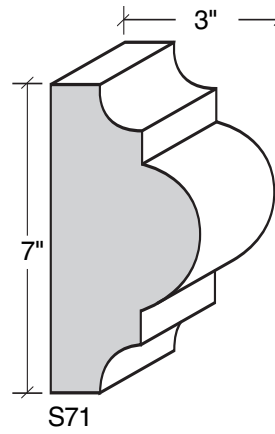

MID-BAND / WINDOW-DOOR / MOULDING DETAILS