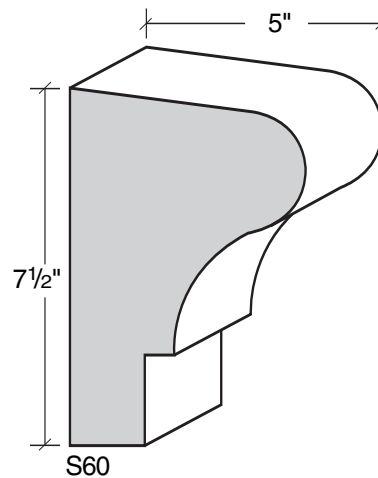

MID-BAND / WINDOW-DOOR / MOULDING DETAILS

ALSO AVAILABLE IN LITE-CAST STONE FINISH

909-598-3856
FAX 909-598-1491