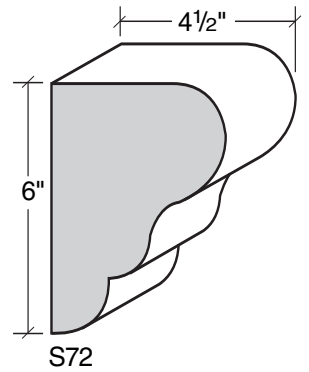

MID-BAND / WINDOW-DOOR / MOULDING DETAILS