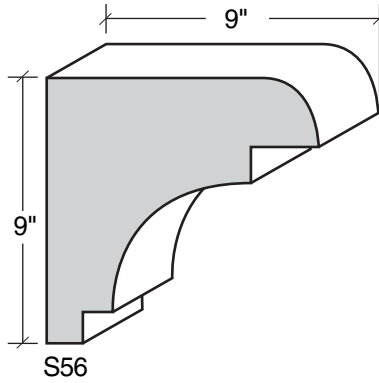

MID-BAND / WINDOW-DOOR / MOULDING DETAILS

ALSO AVAILABLE IN LITE-CAST STONE FINISH

909-598-3856
FAX 909-598-1491