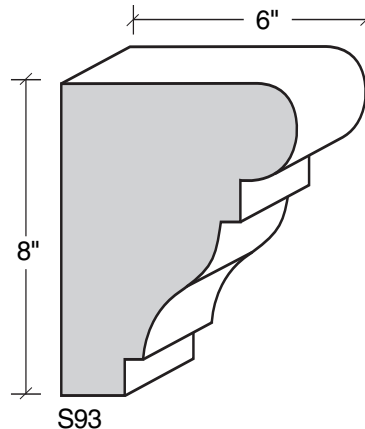

MID-BAND / WINDOW-DOOR / MOULDING DETAILS

ALSO AVAILABLE IN LITE-CAST STONE FINISH

909-598-3856
FAX 909-598-1491