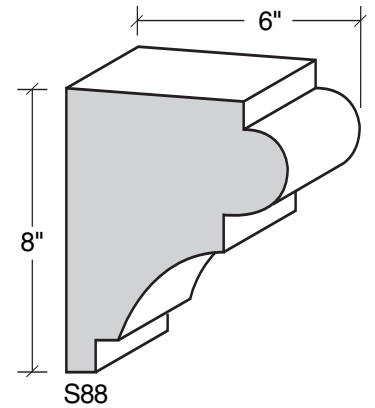

MID-BAND / WINDOW-DOOR / MOULDING DETAILS

ALSO AVAILABLE IN LITE-CAST STONE FINISH

909-598-3856
FAX 909-598-1491