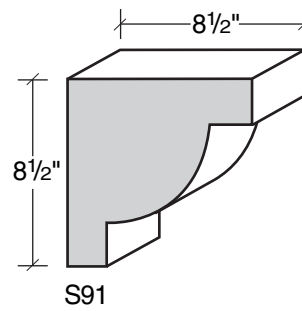

MID-BAND / WINDOW-DOOR / MOULDING DETAILS

ALSO AVAILABLE IN LITE-CAST STONE FINISH

909-598-3856
FAX 909-598-1491