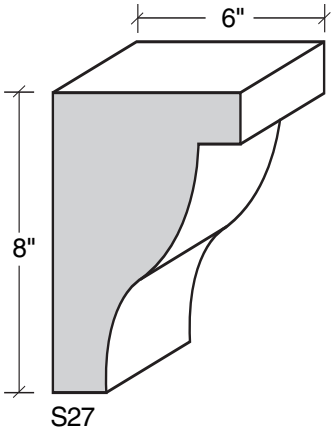

MID-BAND / WINDOW-DOOR / MOULDING DETAILS

MID-BAND / WINDOW-DOOR / MOULDING DETAILS

ALSO AVAILABLE IN LITE-CAST STONE FINISH

909-598-3856
FAX 909-598-1491

MID-BAND / WINDOW-DOOR / MOULDING DETAILS

MID-BAND / WINDOW-DOOR / MOULDING DETAILS