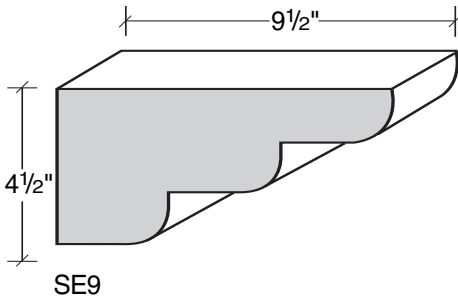

MID-BAND / WINDOW-DOOR / MOULDING DETAILS

MID-BAND / WINDOW-DOOR / MOULDING DETAILS

ALSO AVAILABLE IN LITE-CAST STONE FINISH

909-598-3856
FAX 909-598-1491

MID-BAND / WINDOW-DOOR / MOULDING DETAILS

MID-BAND / WINDOW-DOOR / MOULDING DETAILS