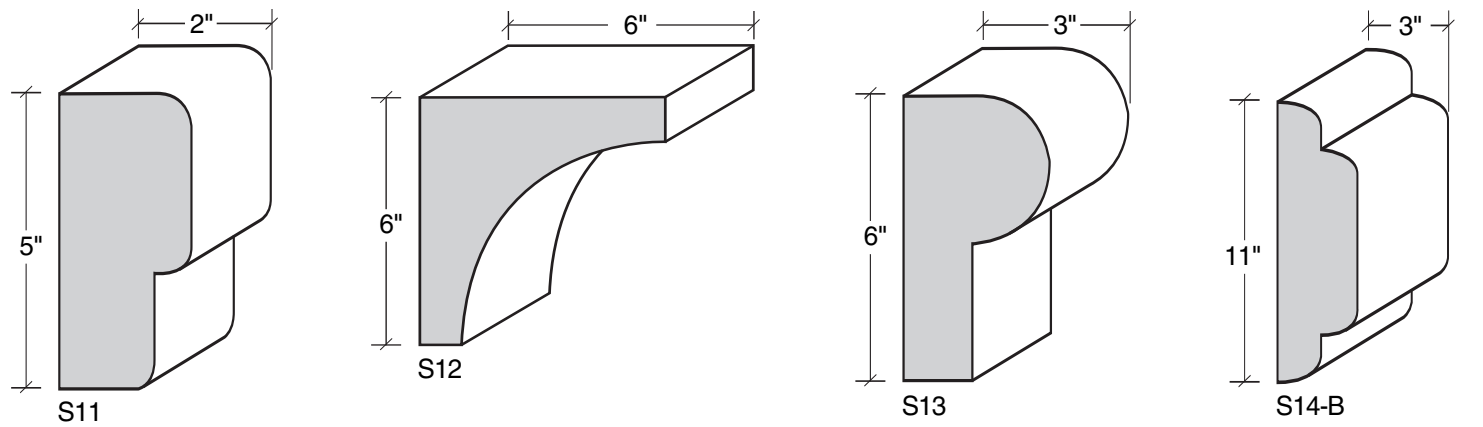

MID-BAND / WINDOW-DOOR / MOULDING DETAILS

MID-BAND / WINDOW-DOOR / MOULDING DETAILS

ALSO AVAILABLE IN LITE-CAST STONE FINISH

909-598-3856
FAX 909-598-1491

MID-BAND / WINDOW-DOOR / MOULDING DETAILS

MID-BAND / WINDOW-DOOR / MOULDING DETAILS