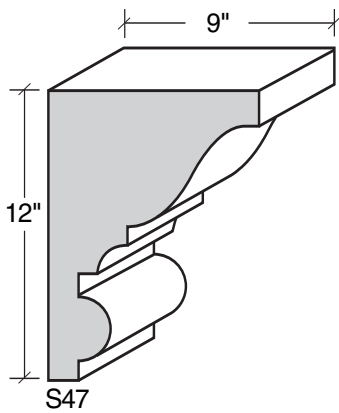

MID-BAND / WINDOW-DOOR / MOULDING DETAILS