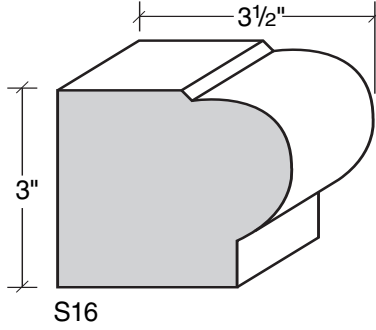

MID-BAND / WINDOW-DOOR / MOULDING DETAILS

MID-BAND / WINDOW-DOOR / MOULDING DETAILS

ALSO AVAILABLE IN LITE-CAST STONE FINISH

909-598-3856
FAX 909-598-1491

MID-BAND / WINDOW-DOOR / MOULDING DETAILS

MID-BAND / WINDOW-DOOR / MOULDING DETAILS