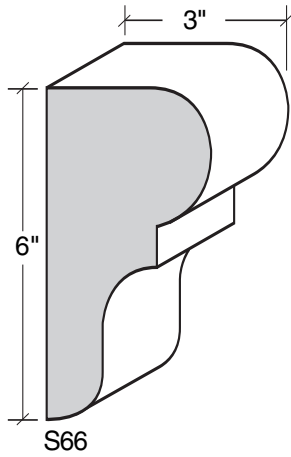

MID-BAND / WINDOW-DOOR / MOULDING DETAILS