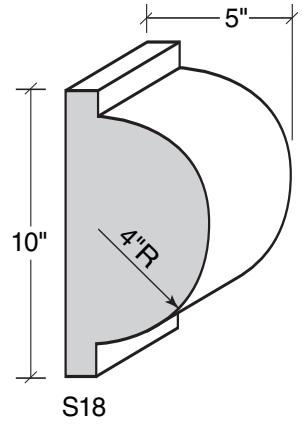

MID-BAND / WINDOW-DOOR / MOULDING DETAILS

MID-BAND / WINDOW-DOOR / MOULDING DETAILS

ALSO AVAILABLE IN LITE-CAST STONE FINISH

909-598-3856
FAX 909-598-1491

MID-BAND / WINDOW-DOOR / MOULDING DETAILS

MID-BAND / WINDOW-DOOR / MOULDING DETAILS