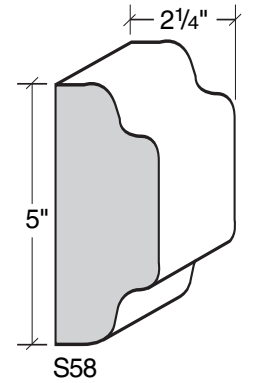

MID-BAND / WINDOW-DOOR / MOULDING DETAILS

ALSO AVAILABLE IN LITE-CAST STONE FINISH

909-598-3856
FAX 909-598-1491