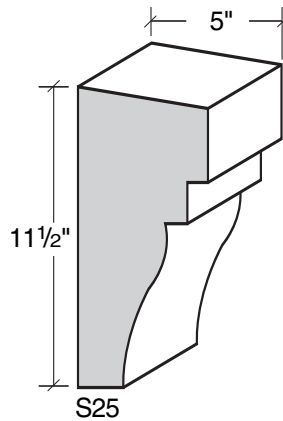

MID-BAND / WINDOW-DOOR / MOULDING DETAILS

MID-BAND / WINDOW-DOOR / MOULDING DETAILS

ALSO AVAILABLE IN LITE-CAST STONE FINISH

909-598-3856
FAX 909-598-1491

MID-BAND / WINDOW-DOOR / MOULDING DETAILS

MID-BAND / WINDOW-DOOR / MOULDING DETAILS