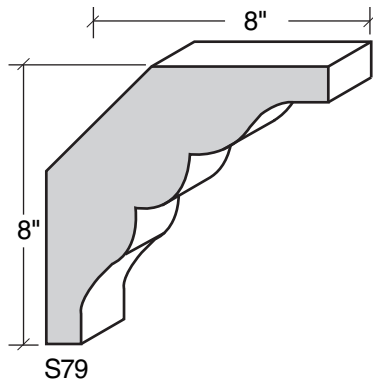

MID-BAND / WINDOW-DOOR / MOULDING DETAILS

ALSO AVAILABLE IN LITE-CAST STONE FINISH

909-598-3856
FAX 909-598-1491