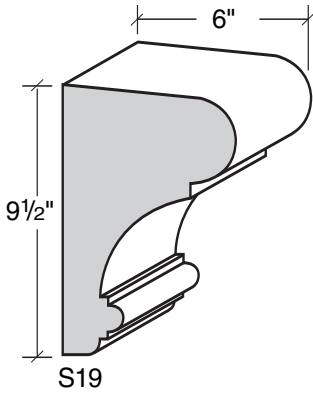

MID-BAND / WINDOW-DOOR / MOULDING DETAILS

MID-BAND / WINDOW-DOOR / MOULDING DETAILS

ALSO AVAILABLE IN LITE-CAST STONE FINISH

909-598-3856
FAX 909-598-1491

MID-BAND / WINDOW-DOOR / MOULDING DETAILS

MID-BAND / WINDOW-DOOR / MOULDING DETAILS