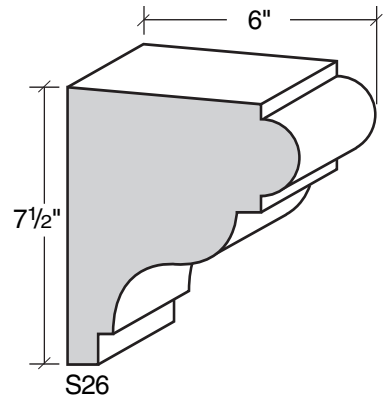

MID-BAND / WINDOW-DOOR / MOULDING DETAILS

MID-BAND / WINDOW-DOOR / MOULDING DETAILS

ALSO AVAILABLE IN LITE-CAST STONE FINISH

909-598-3856
FAX 909-598-1491

MID-BAND / WINDOW-DOOR / MOULDING DETAILS

MID-BAND / WINDOW-DOOR / MOULDING DETAILS