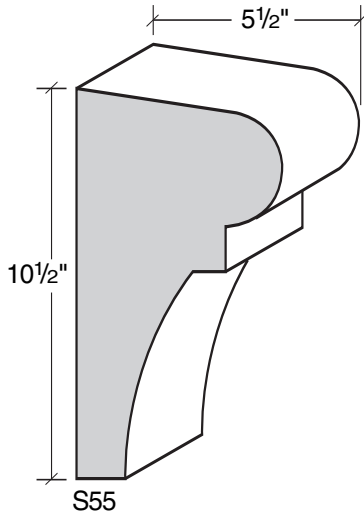

MID-BAND / WINDOW-DOOR / MOULDING DETAILS

ALSO AVAILABLE IN LITE-CAST STONE FINISH

909-598-3856
FAX 909-598-1491