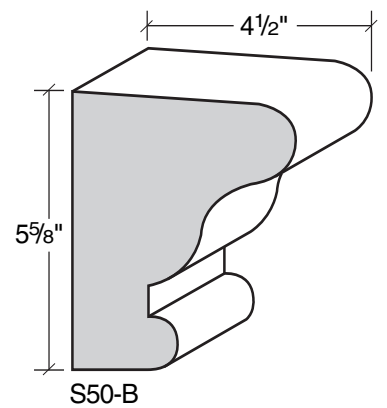

MID-BAND / WINDOW-DOOR / MOULDING DETAILS