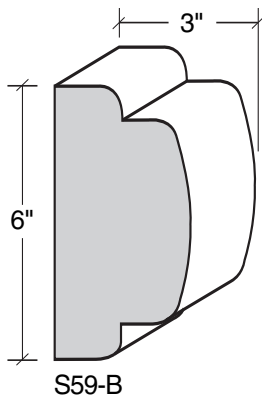

MID-BAND / WINDOW-DOOR / MOULDING DETAILS

ALSO AVAILABLE IN LITE-CAST STONE FINISH

909-598-3856
FAX 909-598-1491