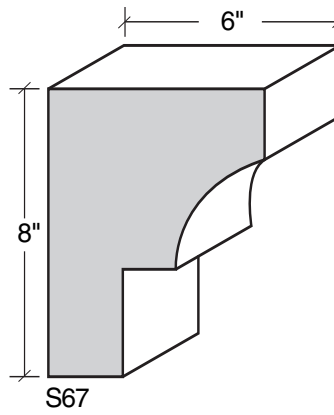

MID-BAND / WINDOW-DOOR / MOULDING DETAILS