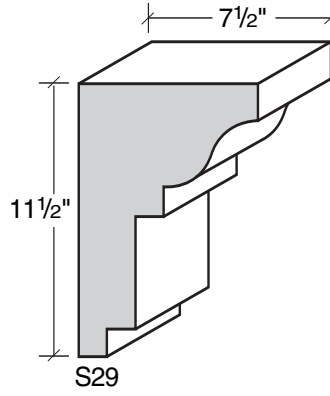

MID-BAND / WINDOW-DOOR / MOULDING DETAILS

MID-BAND / WINDOW-DOOR / MOULDING DETAILS

ALSO AVAILABLE IN LITE-CAST STONE FINISH

909-598-3856
FAX 909-598-1491

MID-BAND / WINDOW-DOOR / MOULDING DETAILS

MID-BAND / WINDOW-DOOR / MOULDING DETAILS