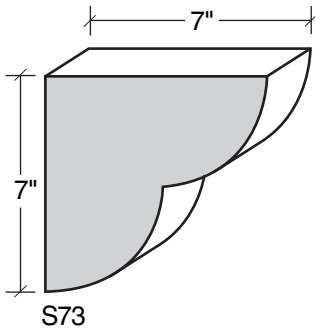

MID-BAND / WINDOW-DOOR / MOULDING DETAILS