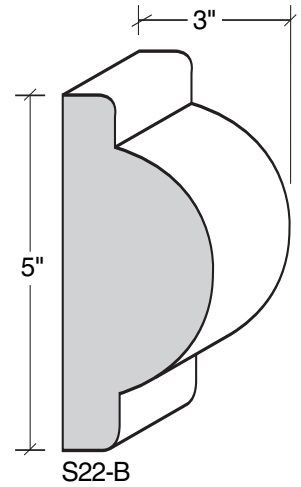

MID-BAND / WINDOW-DOOR / MOULDING DETAILS

MID-BAND / WINDOW-DOOR / MOULDING DETAILS

ALSO AVAILABLE IN LITE-CAST STONE FINISH

909-598-3856
FAX 909-598-1491

MID-BAND / WINDOW-DOOR / MOULDING DETAILS

MID-BAND / WINDOW-DOOR / MOULDING DETAILS