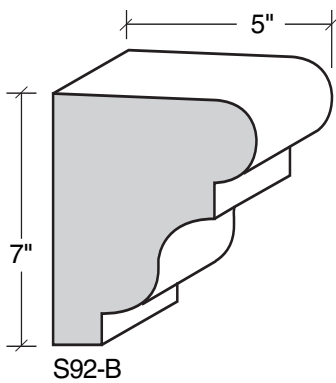

MID-BAND / WINDOW-DOOR / MOULDING DETAILS

ALSO AVAILABLE IN LITE-CAST STONE FINISH

909-598-3856
FAX 909-598-1491