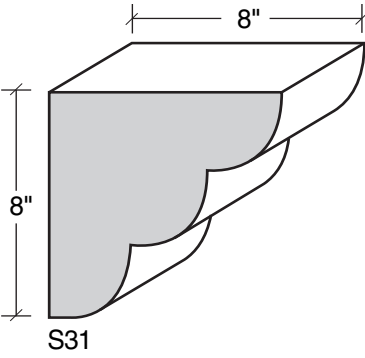

MID-BAND / WINDOW-DOOR / MOULDING DETAILS

MID-BAND / WINDOW-DOOR / MOULDING DETAILS

ALSO AVAILABLE IN LITE-CAST STONE FINISH

909-598-3856
FAX 909-598-1491

MID-BAND / WINDOW-DOOR / MOULDING DETAILS

MID-BAND / WINDOW-DOOR / MOULDING DETAILS