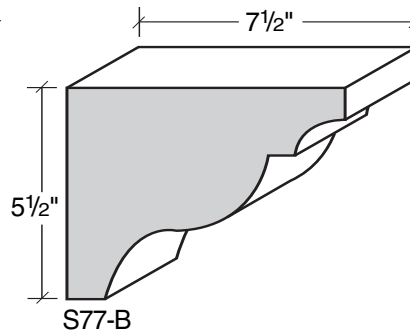

MID-BAND / WINDOW-DOOR / MOULDING DETAILS