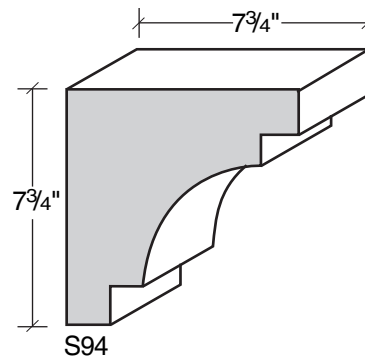

MID-BAND / WINDOW-DOOR / MOULDING DETAILS

ALSO AVAILABLE IN LITE-CAST STONE FINISH

909-598-3856
FAX 909-598-1491