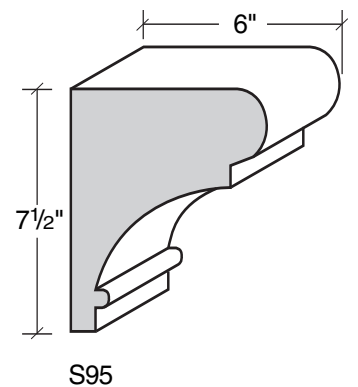

MID-BAND / WINDOW-DOOR / MOULDING DETAILS

ALSO AVAILABLE IN LITE-CAST STONE FINISH

909-598-3856
FAX 909-598-1491