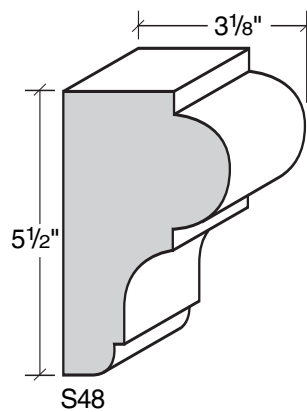

MID-BAND / WINDOW-DOOR / MOULDING DETAILS