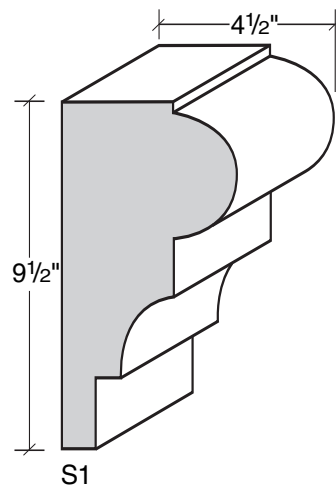

MID-BAND / WINDOW-DOOR / MOULDING DETAILS

MID-BAND / WINDOW-DOOR / MOULDING DETAILS

ALSO AVAILABLE IN LITE-CAST STONE FINISH

909-598-3856
FAX 909-598-1491

MID-BAND / WINDOW-DOOR / MOULDING DETAILS

MID-BAND / WINDOW-DOOR / MOULDING DETAILS