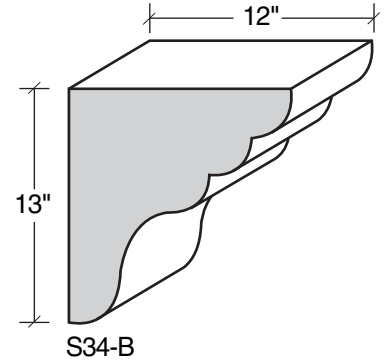

MID-BAND / WINDOW-DOOR / MOULDING DETAILS

MID-BAND / WINDOW-DOOR / MOULDING DETAILS

ALSO AVAILABLE IN LITE-CAST STONE FINISH

909-598-3856
FAX 909-598-1491

MID-BAND / WINDOW-DOOR / MOULDING DETAILS

MID-BAND / WINDOW-DOOR / MOULDING DETAILS