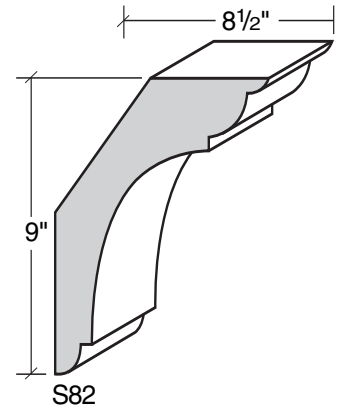

MID-BAND / WINDOW-DOOR / MOULDING DETAILS

ALSO AVAILABLE IN LITE-CAST STONE FINISH

909-598-3856
FAX 909-598-1491