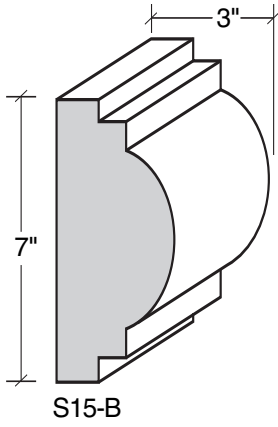

MID-BAND / WINDOW-DOOR / MOULDING DETAILS

MID-BAND / WINDOW-DOOR / MOULDING DETAILS

ALSO AVAILABLE IN LITE-CAST STONE FINISH

909-598-3856
FAX 909-598-1491

MID-BAND / WINDOW-DOOR / MOULDING DETAILS

MID-BAND / WINDOW-DOOR / MOULDING DETAILS