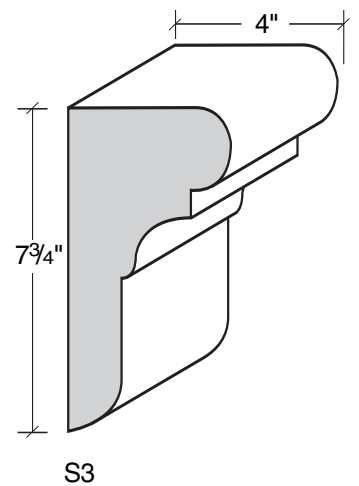

MID-BAND / WINDOW-DOOR / MOULDING DETAILS

MID-BAND / WINDOW-DOOR / MOULDING DETAILS

ALSO AVAILABLE IN LITE-CAST STONE FINISH

909-598-3856
FAX 909-598-1491

MID-BAND / WINDOW-DOOR / MOULDING DETAILS

MID-BAND / WINDOW-DOOR / MOULDING DETAILS