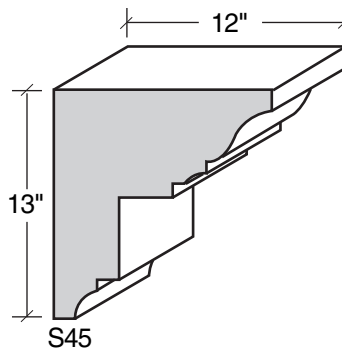

MID-BAND / WINDOW-DOOR / MOULDING DETAILS