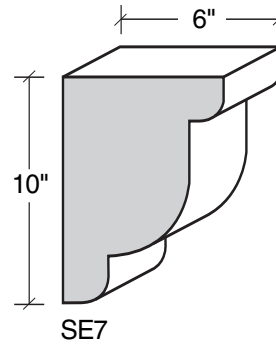

MID-BAND / WINDOW-DOOR / MOULDING DETAILS

MID-BAND / WINDOW-DOOR / MOULDING DETAILS

ALSO AVAILABLE IN LITE-CAST STONE FINISH

909-598-3856
FAX 909-598-1491

MID-BAND / WINDOW-DOOR / MOULDING DETAILS

MID-BAND / WINDOW-DOOR / MOULDING DETAILS