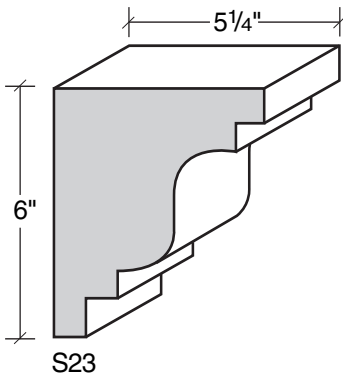

MID-BAND / WINDOW-DOOR / MOULDING DETAILS

MID-BAND / WINDOW-DOOR / MOULDING DETAILS

ALSO AVAILABLE IN LITE-CAST STONE FINISH

909-598-3856
FAX 909-598-1491

MID-BAND / WINDOW-DOOR / MOULDING DETAILS

MID-BAND / WINDOW-DOOR / MOULDING DETAILS