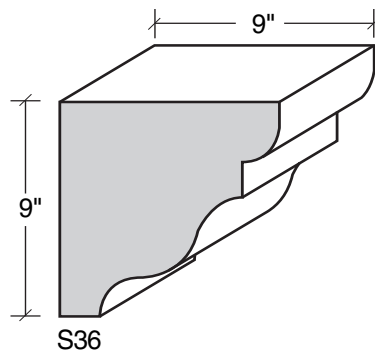

MID-BAND / WINDOW-DOOR / MOULDING DETAILS

MID-BAND / WINDOW-DOOR / MOULDING DETAILS

ALSO AVAILABLE IN LITE-CAST STONE FINISH

909-598-3856
FAX 909-598-1491

MID-BAND / WINDOW-DOOR / MOULDING DETAILS

MID-BAND / WINDOW-DOOR / MOULDING DETAILS