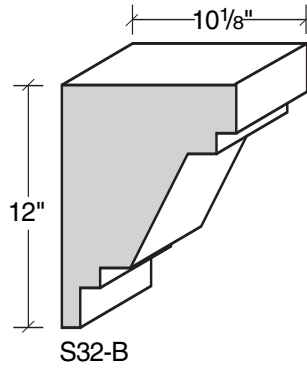

MID-BAND / WINDOW-DOOR / MOULDING DETAILS

MID-BAND / WINDOW-DOOR / MOULDING DETAILS

ALSO AVAILABLE IN LITE-CAST STONE FINISH

909-598-3856
FAX 909-598-1491

MID-BAND / WINDOW-DOOR / MOULDING DETAILS

MID-BAND / WINDOW-DOOR / MOULDING DETAILS