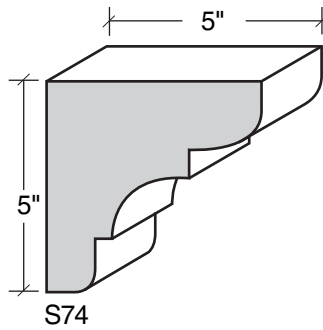

MID-BAND / WINDOW-DOOR / MOULDING DETAILS