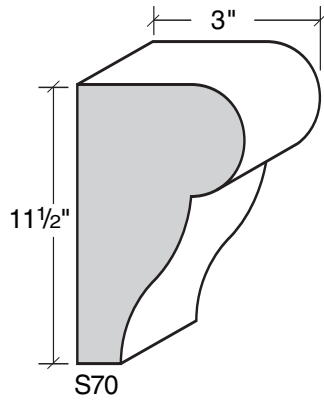

MID-BAND / WINDOW-DOOR / MOULDING DETAILS