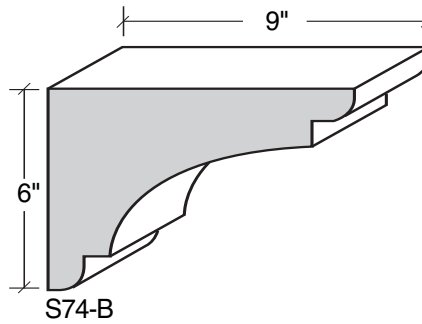

MID-BAND / WINDOW-DOOR / MOULDING DETAILS