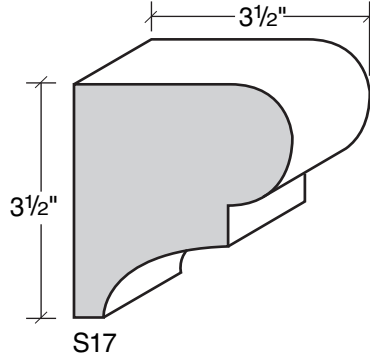

MID-BAND / WINDOW-DOOR / MOULDING DETAILS

MID-BAND / WINDOW-DOOR / MOULDING DETAILS

ALSO AVAILABLE IN LITE-CAST STONE FINISH

909-598-3856
FAX 909-598-1491

MID-BAND / WINDOW-DOOR / MOULDING DETAILS

MID-BAND / WINDOW-DOOR / MOULDING DETAILS