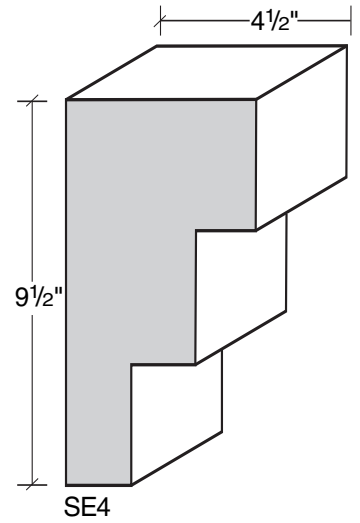

MID-BAND / WINDOW-DOOR / MOULDING DETAILS

MID-BAND / WINDOW-DOOR / MOULDING DETAILS

ALSO AVAILABLE IN LITE-CAST STONE FINISH

909-598-3856
FAX 909-598-1491

MID-BAND / WINDOW-DOOR / MOULDING DETAILS

MID-BAND / WINDOW-DOOR / MOULDING DETAILS