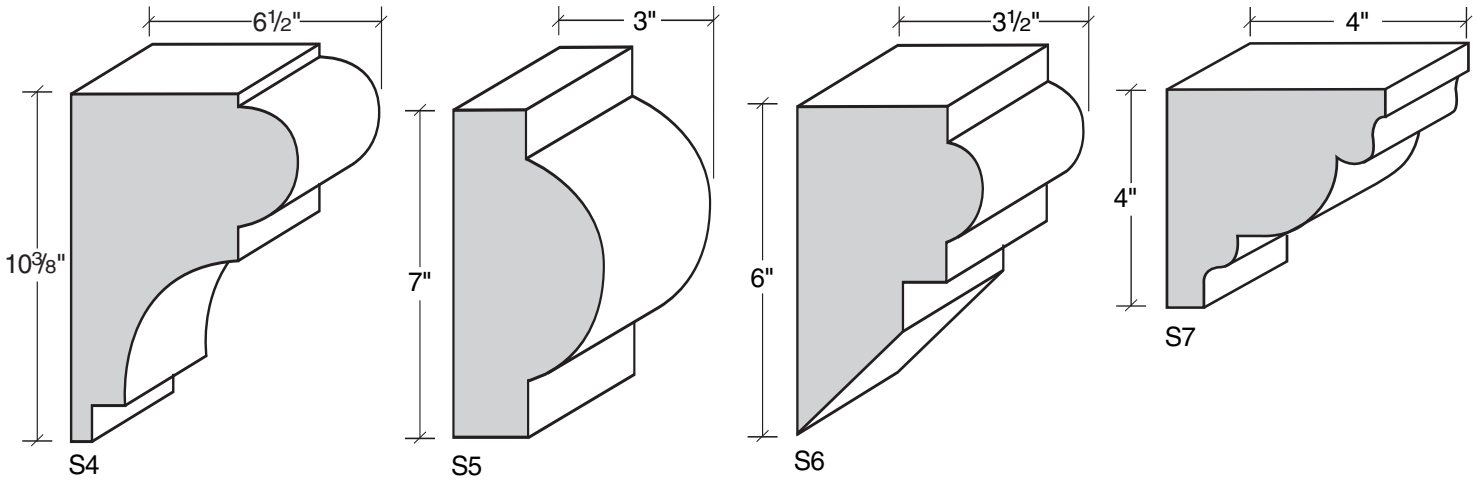

MID-BAND / WINDOW-DOOR / MOULDING DETAILS

MID-BAND / WINDOW-DOOR / MOULDING DETAILS

ALSO AVAILABLE IN LITE-CAST STONE FINISH

909-598-3856
FAX 909-598-1491

MID-BAND / WINDOW-DOOR / MOULDING DETAILS

MID-BAND / WINDOW-DOOR / MOULDING DETAILS