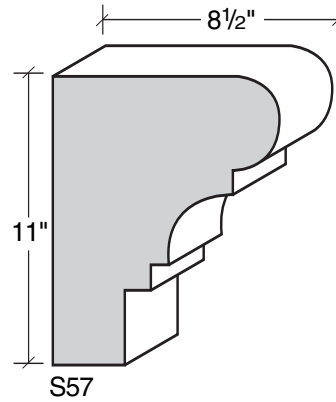

MID-BAND / WINDOW-DOOR / MOULDING DETAILS

ALSO AVAILABLE IN LITE-CAST STONE FINISH

909-598-3856
FAX 909-598-1491