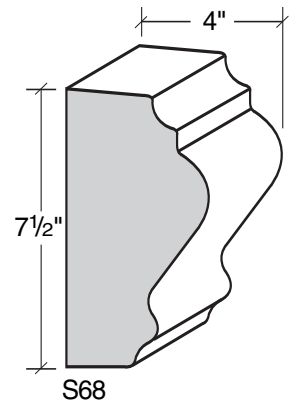

MID-BAND / WINDOW-DOOR / MOULDING DETAILS