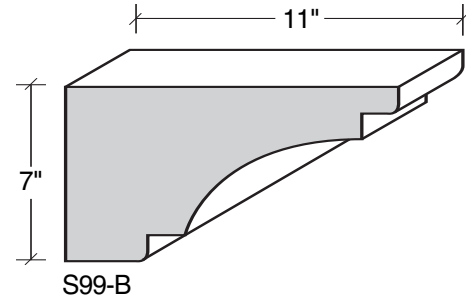

MID-BAND / WINDOW-DOOR / MOULDING DETAILS

MID-BAND / WINDOW-DOOR / MOULDING DETAILS

ALSO AVAILABLE IN LITE-CAST STONE FINISH

909-598-3856
FAX 909-598-1491

MID-BAND / WINDOW-DOOR / MOULDING DETAILS

WINDOW SILLS / POT SHELVES