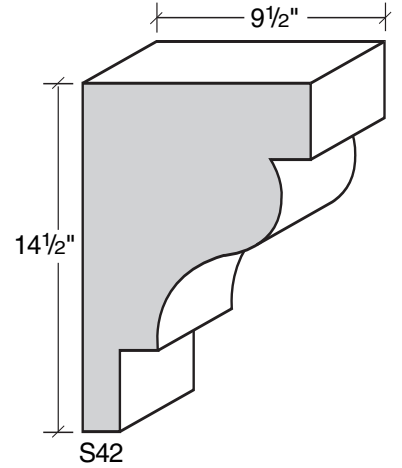

MID-BAND / WINDOW-DOOR / MOULDING DETAILS