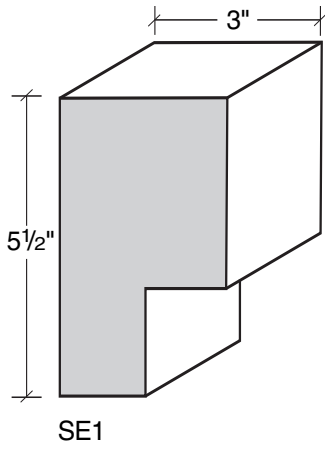

MID-BAND / WINDOW-DOOR / MOULDING DETAILS

MID-BAND / WINDOW-DOOR / MOULDING DETAILS

ALSO AVAILABLE IN LITE-CAST STONE FINISH

909-598-3856
FAX 909-598-1491

MID-BAND / WINDOW-DOOR / MOULDING DETAILS

MID-BAND / WINDOW-DOOR / MOULDING DETAILS