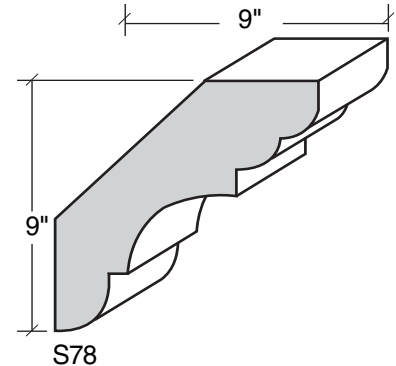

MID-BAND / WINDOW-DOOR / MOULDING DETAILS