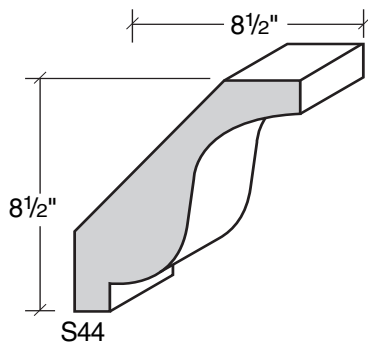

MID-BAND / WINDOW-DOOR / MOULDING DETAILS