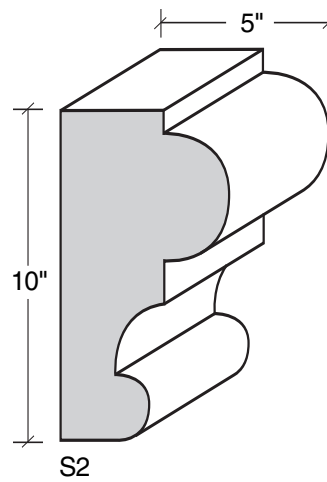

MID-BAND / WINDOW-DOOR / MOULDING DETAILS

MID-BAND / WINDOW-DOOR / MOULDING DETAILS

ALSO AVAILABLE IN LITE-CAST STONE FINISH

909-598-3856
FAX 909-598-1491

MID-BAND / WINDOW-DOOR / MOULDING DETAILS

MID-BAND / WINDOW-DOOR / MOULDING DETAILS