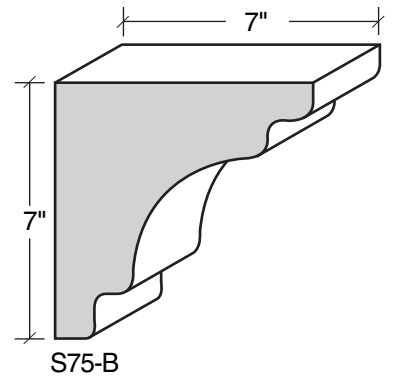

MID-BAND / WINDOW-DOOR / MOULDING DETAILS