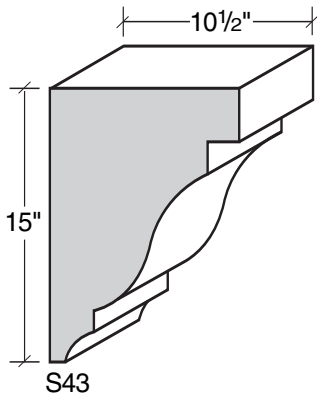

MID-BAND / WINDOW-DOOR / MOULDING DETAILS