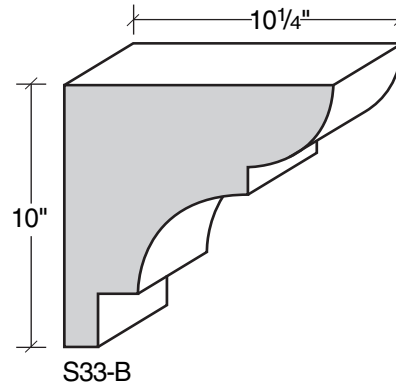

MID-BAND / WINDOW-DOOR / MOULDING DETAILS

MID-BAND / WINDOW-DOOR / MOULDING DETAILS

ALSO AVAILABLE IN LITE-CAST STONE FINISH

909-598-3856
FAX 909-598-1491

MID-BAND / WINDOW-DOOR / MOULDING DETAILS

MID-BAND / WINDOW-DOOR / MOULDING DETAILS