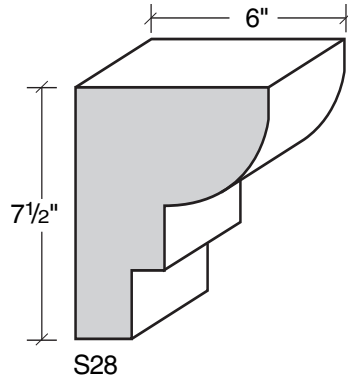

MID-BAND / WINDOW-DOOR / MOULDING DETAILS

MID-BAND / WINDOW-DOOR / MOULDING DETAILS

ALSO AVAILABLE IN LITE-CAST STONE FINISH

909-598-3856
FAX 909-598-1491

MID-BAND / WINDOW-DOOR / MOULDING DETAILS

MID-BAND / WINDOW-DOOR / MOULDING DETAILS