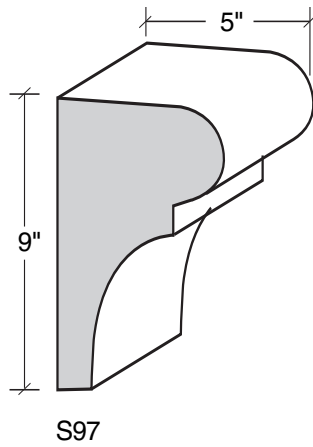

MID-BAND / WINDOW-DOOR / MOULDING DETAILS

MID-BAND / WINDOW-DOOR / MOULDING DETAILS

ALSO AVAILABLE IN LITE-CAST STONE FINISH

909-598-3856
FAX 909-598-1491

MID-BAND / WINDOW-DOOR / MOULDING DETAILS

WINDOW SILLS / POT SHELVES