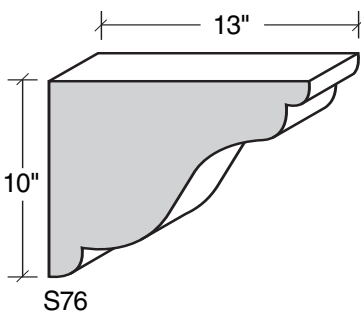

MID-BAND / WINDOW-DOOR / MOULDING DETAILS