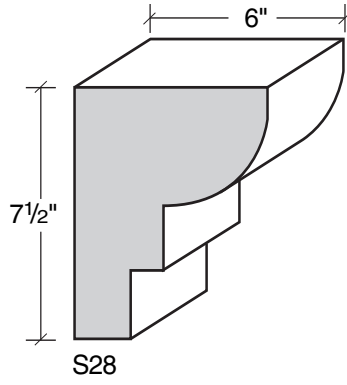

MID-BAND / WINDOW-DOOR / MOULDING DETAILS

MID-BAND / WINDOW-DOOR / MOULDING DETAILS

MID-BAND / WINDOW-DOOR / MOULDING DETAILS

MID-BAND / WINDOW-DOOR / MOULDING DETAILS

ALSO AVAILABLE IN LITE-CAST STONE™

909-598-3856
FAX 909-598-1491