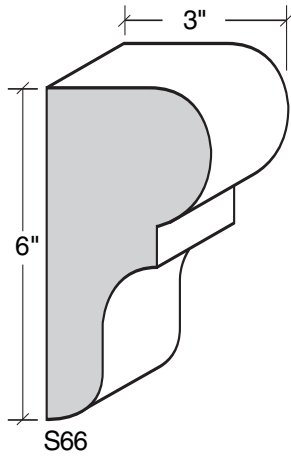

MID-BAND / WINDOW-DOOR / MOULDING DETAILS

MID-BAND / WINDOW-DOOR / MOULDING DETAILS

ALSO AVAILABLE IN LITE-CAST STONE™

909-598-3856
FAX 909-598-1491

MID-BAND / WINDOW-DOOR / MOULDING DETAILS

ALSO AVAILABLE IN LITE-CAST STONE™