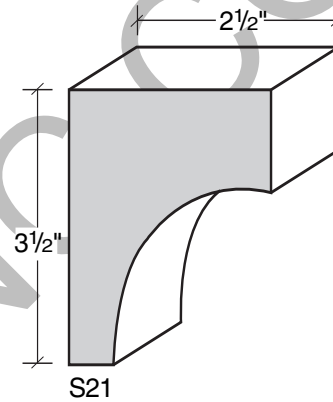

MID-BAND / WINDOW-DOOR / MOULDING DETAILS

MID-BAND / WINDOW-DOOR / MOULDING DETAILS

MID-BAND / WINDOW-DOOR / MOULDING DETAILS

MID-BAND / WINDOW-DOOR / MOULDING DETAILS

ALSO AVAILABLE IN LITE-CAST STONE™

909-598-3856
FAX 909-598-1491