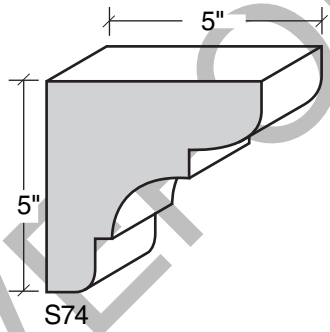

MID-BAND / WINDOW-DOOR / MOULDING DETAILS

MID-BAND / WINDOW-DOOR / MOULDING DETAILS

ALSO AVAILABLE IN LITE-CAST STONE™

909-598-3856
FAX 909-598-1491

MID-BAND / WINDOW-DOOR / MOULDING DETAILS

ALSO AVAILABLE IN LITE-CAST STONE™