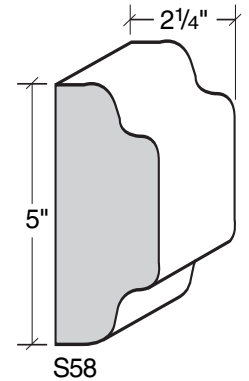

MID-BAND / WINDOW-DOOR / MOULDING DETAILS

ALSO AVAILABLE IN LITE-CAST STONE™

909-598-3856
FAX 909-598-1491