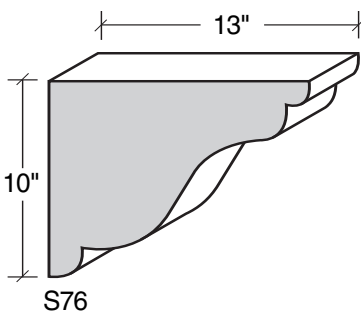

MID-BAND / WINDOW-DOOR / MOULDING DETAILS

MID-BAND / WINDOW-DOOR / MOULDING DETAILS

ALSO AVAILABLE IN LITE-CAST STONE™

909-598-3856
FAX 909-598-1491

MID-BAND / WINDOW-DOOR / MOULDING DETAILS

ALSO AVAILABLE IN LITE-CAST STONE™