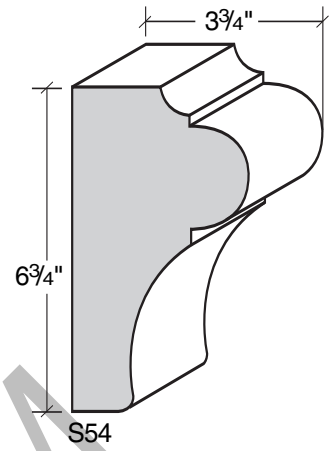

MID-BAND / WINDOW-DOOR / MOULDING DETAILS

ALSO AVAILABLE IN LITE-CAST STONE™

909-598-3856
FAX 909-598-1491