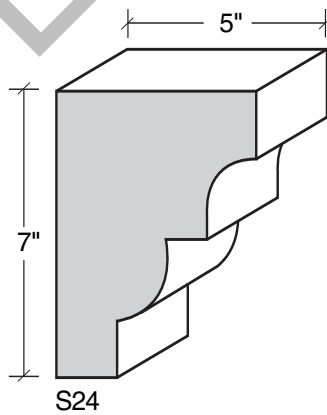

MID-BAND / WINDOW-DOOR / MOULDING DETAILS

MID-BAND / WINDOW-DOOR / MOULDING DETAILS

MID-BAND / WINDOW-DOOR / MOULDING DETAILS

MID-BAND / WINDOW-DOOR / MOULDING DETAILS

ALSO AVAILABLE IN LITE-CAST STONE™

909-598-3856
FAX 909-598-1491