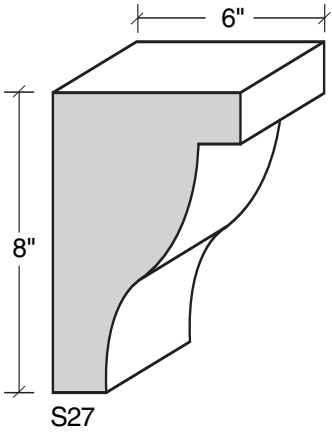

MID-BAND / WINDOW-DOOR / MOULDING DETAILS

MID-BAND / WINDOW-DOOR / MOULDING DETAILS

MID-BAND / WINDOW-DOOR / MOULDING DETAILS

MID-BAND / WINDOW-DOOR / MOULDING DETAILS

ALSO AVAILABLE IN LITE-CAST STONE™

909-598-3856
FAX 909-598-1491