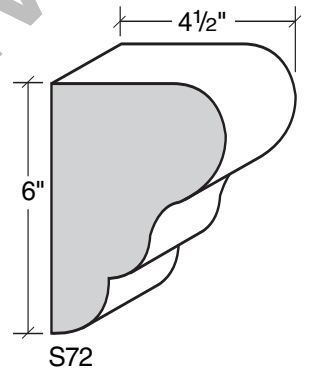

MID-BAND / WINDOW-DOOR / MOULDING DETAILS

MID-BAND / WINDOW-DOOR / MOULDING DETAILS

ALSO AVAILABLE IN LITE-CAST STONE™

909-598-3856
FAX 909-598-1491

MID-BAND / WINDOW-DOOR / MOULDING DETAILS

ALSO AVAILABLE IN LITE-CAST STONE™