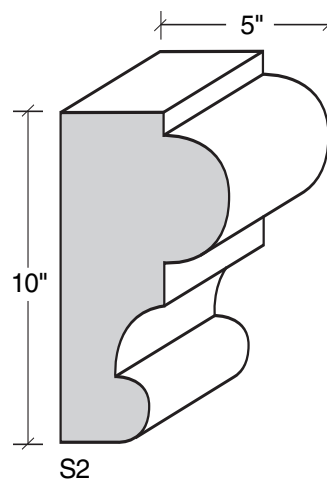

MID-BAND / WINDOW-DOOR / MOULDING DETAILS

MID-BAND / WINDOW-DOOR / MOULDING DETAILS

MID-BAND / WINDOW-DOOR / MOULDING DETAILS

MID-BAND / WINDOW-DOOR / MOULDING DETAILS

ALSO AVAILABLE IN LITE-CAST STONE™

909-598-3856
FAX 909-598-1491