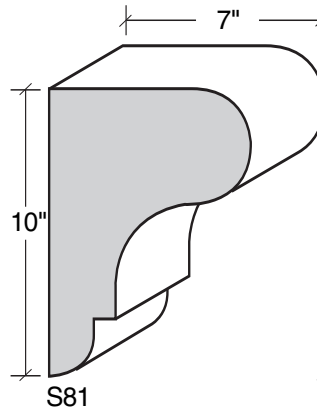

MID-BAND / WINDOW-DOOR / MOULDING DETAILS

ALSO AVAILABLE IN LITE-CAST STONE™

909-598-3856
FAX 909-598-1491