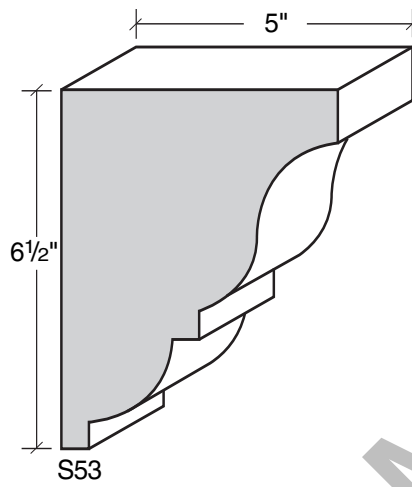

MID-BAND / WINDOW-DOOR / MOULDING DETAILS

ALSO AVAILABLE IN LITE-CAST STONE™

909-598-3856
FAX 909-598-1491