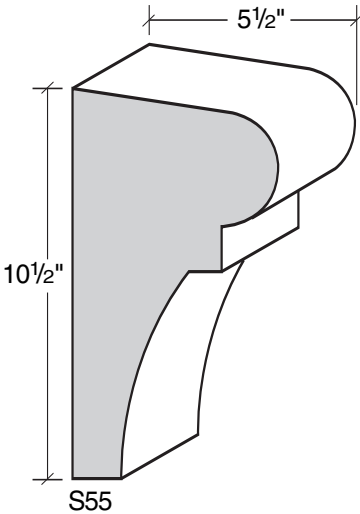

MID-BAND / WINDOW-DOOR / MOULDING DETAILS

ALSO AVAILABLE IN LITE-CAST STONE™

909-598-3856
FAX 909-598-1491