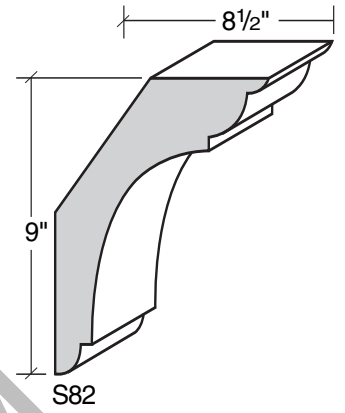

MID-BAND / WINDOW-DOOR / MOULDING DETAILS

ALSO AVAILABLE IN LITE-CAST STONE™

909-598-3856
FAX 909-598-1491