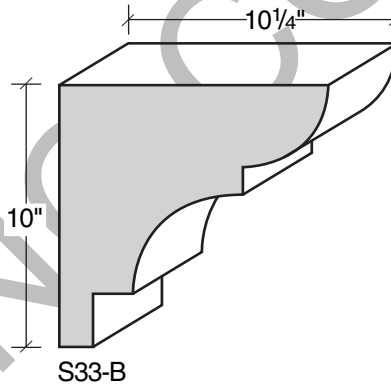

MID-BAND / WINDOW-DOOR / MOULDING DETAILS

MID-BAND / WINDOW-DOOR / MOULDING DETAILS

MID-BAND / WINDOW-DOOR / MOULDING DETAILS

MID-BAND / WINDOW-DOOR / MOULDING DETAILS

ALSO AVAILABLE IN LITE-CAST STONE™

909-598-3856
FAX 909-598-1491