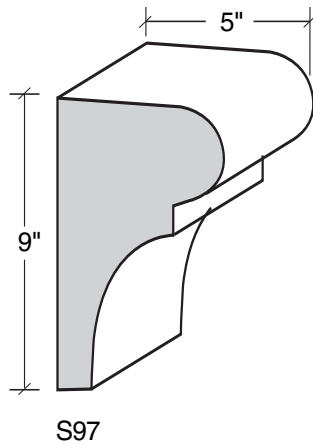

909-598-3856
FAX 909-598-1491

MID-BAND / WINDOW-DOOR / MOULDING DETAILS

ALSO AVAILABLE IN LITE-CAST STONE™

909-598-3856
FAX 909-598-1491

MID-BAND / WINDOW-DOOR / MOULDING DETAILS

WINDOW SILLS / POT SHELVES