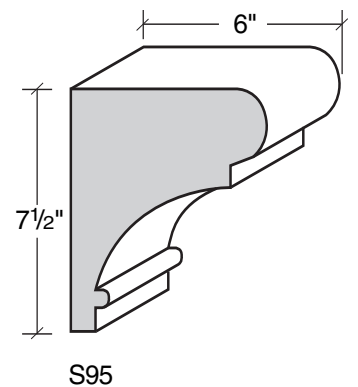

MID-BAND / WINDOW-DOOR / MOULDING DETAILS

ALSO AVAILABLE IN LITE-CAST STONE™

909-598-3856
FAX 909-598-1491