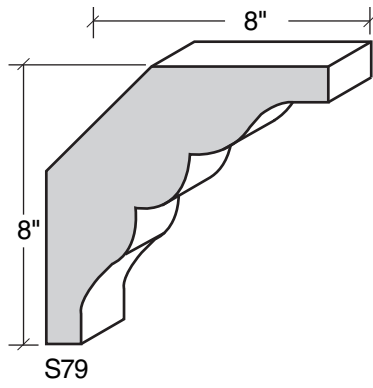

MID-BAND / WINDOW-DOOR / MOULDING DETAILS

ALSO AVAILABLE IN LITE-CAST STONE™

909-598-3856
FAX 909-598-1491