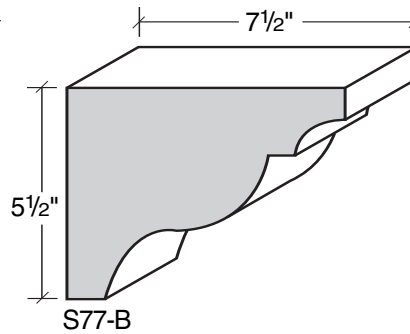

MID-BAND / WINDOW-DOOR / MOULDING DETAILS

MID-BAND / WINDOW-DOOR / MOULDING DETAILS

ALSO AVAILABLE IN LITE-CAST STONE™

909-598-3856
FAX 909-598-1491

MID-BAND / WINDOW-DOOR / MOULDING DETAILS

ALSO AVAILABLE IN LITE-CAST STONE™