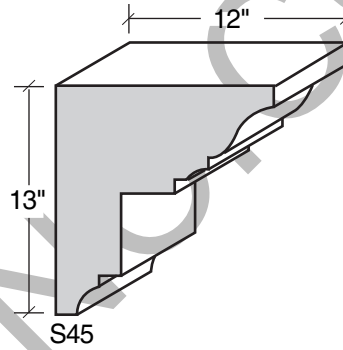

MID-BAND / WINDOW-DOOR / MOULDING DETAILS