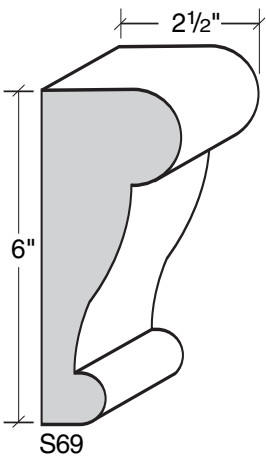

MID-BAND / WINDOW-DOOR / MOULDING DETAILS

MID-BAND / WINDOW-DOOR / MOULDING DETAILS

ALSO AVAILABLE IN LITE-CAST STONE™

909-598-3856
FAX 909-598-1491

MID-BAND / WINDOW-DOOR / MOULDING DETAILS

ALSO AVAILABLE IN LITE-CAST STONE™