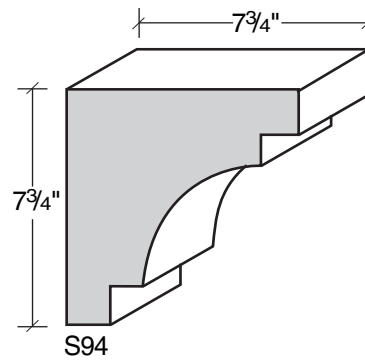

MID-BAND / WINDOW-DOOR / MOULDING DETAILS

ALSO AVAILABLE IN LITE-CAST STONE™

909-598-3856
FAX 909-598-1491