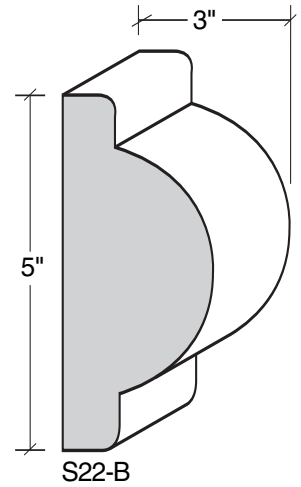

MID-BAND / WINDOW-DOOR / MOULDING DETAILS

MID-BAND / WINDOW-DOOR / MOULDING DETAILS

MID-BAND / WINDOW-DOOR / MOULDING DETAILS

MID-BAND / WINDOW-DOOR / MOULDING DETAILS

ALSO AVAILABLE IN LITE-CAST STONE™

909-598-3856
FAX 909-598-1491