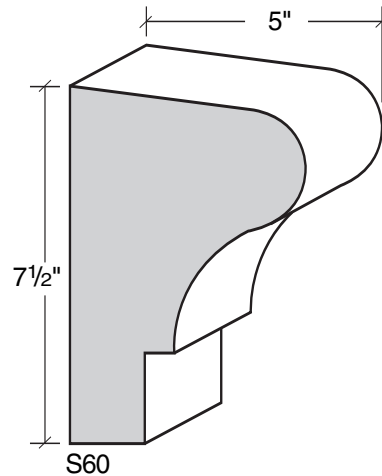

MID-BAND / WINDOW-DOOR / MOULDING DETAILS

ALSO AVAILABLE IN LITE-CAST STONE™

909-598-3856
FAX 909-598-1491