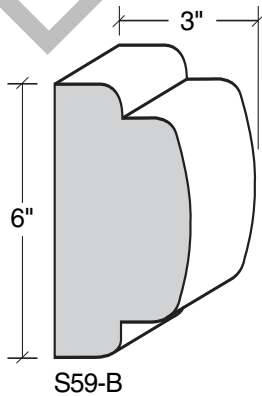

MID-BAND / WINDOW-DOOR / MOULDING DETAILS

ALSO AVAILABLE IN LITE-CAST STONE™

909-598-3856
FAX 909-598-1491