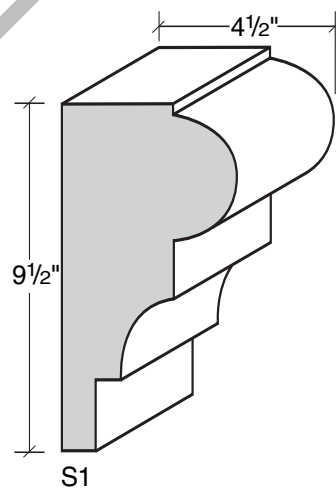

MID-BAND / WINDOW-DOOR / MOULDING DETAILS

MID-BAND / WINDOW-DOOR / MOULDING DETAILS

MID-BAND / WINDOW-DOOR / MOULDING DETAILS

MID-BAND / WINDOW-DOOR / MOULDING DETAILS

ALSO AVAILABLE IN LITE-CAST STONE™

909-598-3856
FAX 909-598-1491