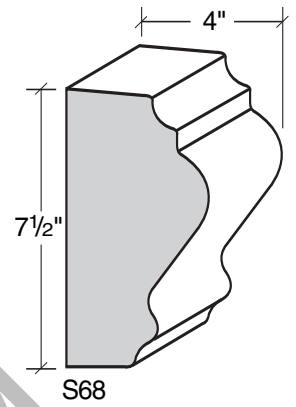

MID-BAND / WINDOW-DOOR / MOULDING DETAILS

MID-BAND / WINDOW-DOOR / MOULDING DETAILS

ALSO AVAILABLE IN LITE-CAST STONE™

909-598-3856
FAX 909-598-1491

MID-BAND / WINDOW-DOOR / MOULDING DETAILS

ALSO AVAILABLE IN LITE-CAST STONE™