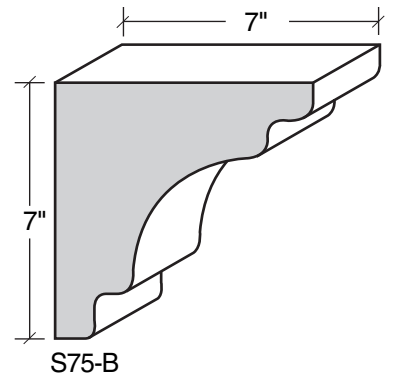

MID-BAND / WINDOW-DOOR / MOULDING DETAILS

MID-BAND / WINDOW-DOOR / MOULDING DETAILS

ALSO AVAILABLE IN LITE-CAST STONE™

909-598-3856
FAX 909-598-1491

MID-BAND / WINDOW-DOOR / MOULDING DETAILS

ALSO AVAILABLE IN LITE-CAST STONE™