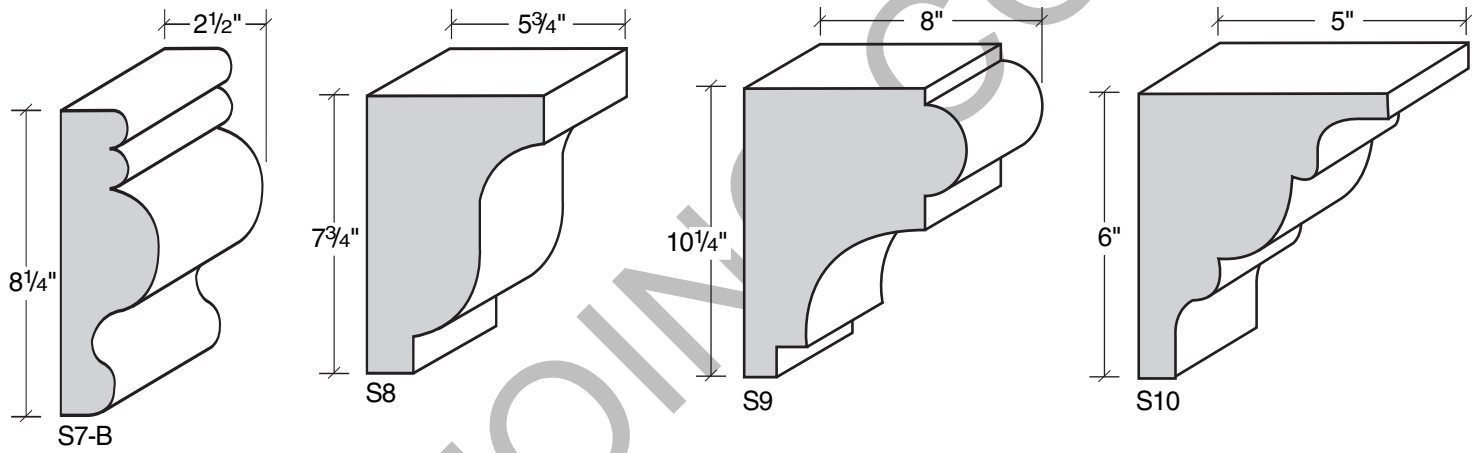

MID-BAND / WINDOW-DOOR / MOULDING DETAILS

MID-BAND / WINDOW-DOOR / MOULDING DETAILS

MID-BAND / WINDOW-DOOR / MOULDING DETAILS

MID-BAND / WINDOW-DOOR / MOULDING DETAILS

ALSO AVAILABLE IN LITE-CAST STONE™

909-598-3856
FAX 909-598-1491