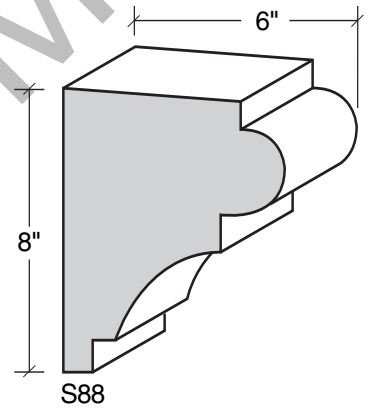

MID-BAND / WINDOW-DOOR / MOULDING DETAILS

ALSO AVAILABLE IN LITE-CAST STONE™

909-598-3856
FAX 909-598-1491