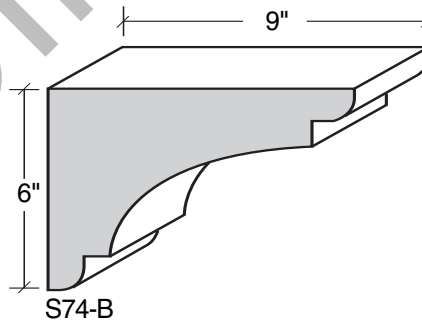

MID-BAND / WINDOW-DOOR / MOULDING DETAILS

MID-BAND / WINDOW-DOOR / MOULDING DETAILS

ALSO AVAILABLE IN LITE-CAST STONE™

909-598-3856
FAX 909-598-1491

MID-BAND / WINDOW-DOOR / MOULDING DETAILS

ALSO AVAILABLE IN LITE-CAST STONE™