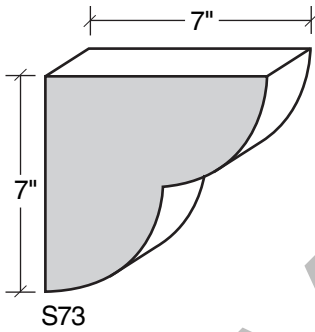

MID-BAND / WINDOW-DOOR / MOULDING DETAILS

MID-BAND / WINDOW-DOOR / MOULDING DETAILS

ALSO AVAILABLE IN LITE-CAST STONE™

909-598-3856
FAX 909-598-1491

MID-BAND / WINDOW-DOOR / MOULDING DETAILS

ALSO AVAILABLE IN LITE-CAST STONE™