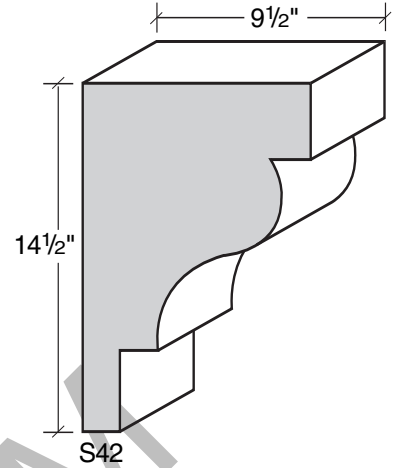

MID-BAND / WINDOW-DOOR / MOULDING DETAILS