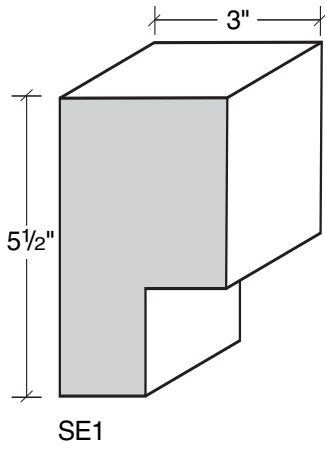

MID-BAND / WINDOW-DOOR / MOULDING DETAILS

MID-BAND / WINDOW-DOOR / MOULDING DETAILS

MID-BAND / WINDOW-DOOR / MOULDING DETAILS

MID-BAND / WINDOW-DOOR / MOULDING DETAILS

ALSO AVAILABLE IN LITE-CAST STONE™

909-598-3856
FAX 909-598-1491