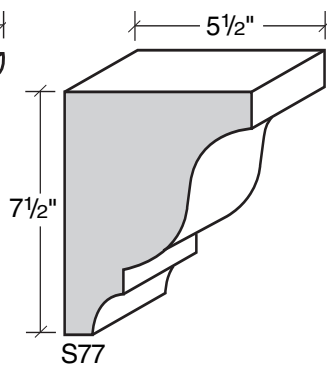

MID-BAND / WINDOW-DOOR / MOULDING DETAILS

MID-BAND / WINDOW-DOOR / MOULDING DETAILS

ALSO AVAILABLE IN LITE-CAST STONE™

909-598-3856
FAX 909-598-1491

MID-BAND / WINDOW-DOOR / MOULDING DETAILS

ALSO AVAILABLE IN LITE-CAST STONE™