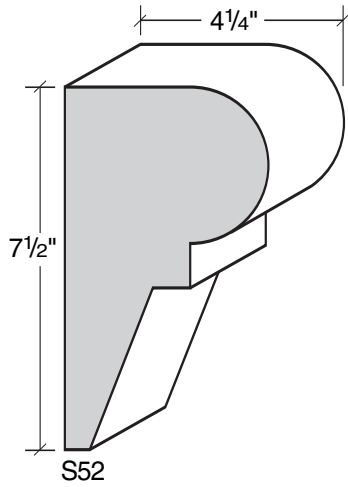

MID-BAND / WINDOW-DOOR / MOULDING DETAILS

ALSO AVAILABLE IN LITE-CAST STONE™

909-598-3856
FAX 909-598-1491