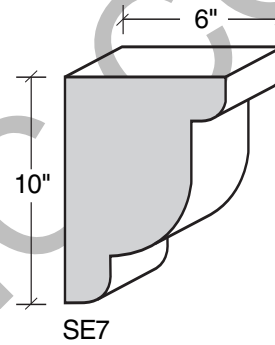

MID-BAND / WINDOW-DOOR / MOULDING DETAILS

MID-BAND / WINDOW-DOOR / MOULDING DETAILS

MID-BAND / WINDOW-DOOR / MOULDING DETAILS

MID-BAND / WINDOW-DOOR / MOULDING DETAILS

ALSO AVAILABLE IN LITE-CAST STONE™

909-598-3856
FAX 909-598-1491