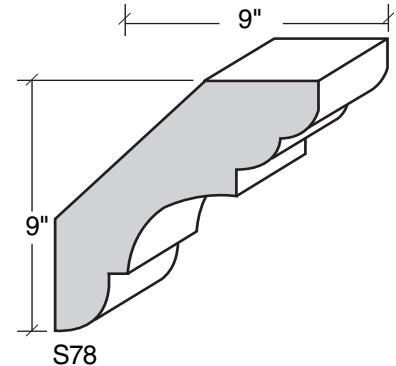

MID-BAND / WINDOW-DOOR / MOULDING DETAILS

MID-BAND / WINDOW-DOOR / MOULDING DETAILS

ALSO AVAILABLE IN LITE-CAST STONE™

909-598-3856
FAX 909-598-1491

MID-BAND / WINDOW-DOOR / MOULDING DETAILS

ALSO AVAILABLE IN LITE-CAST STONE™