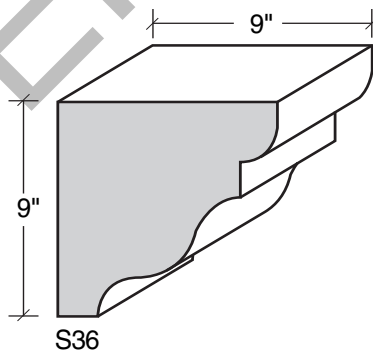

MID-BAND / WINDOW-DOOR / MOULDING DETAILS

MID-BAND / WINDOW-DOOR / MOULDING DETAILS

MID-BAND / WINDOW-DOOR / MOULDING DETAILS

MID-BAND / WINDOW-DOOR / MOULDING DETAILS

ALSO AVAILABLE IN LITE-CAST STONE™

909-598-3856
FAX 909-598-1491