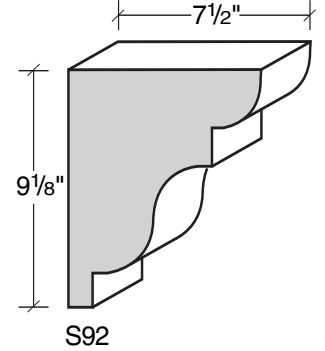

MID-BAND / WINDOW-DOOR / MOULDING DETAILS

ALSO AVAILABLE IN LITE-CAST STONE™

909-598-3856
FAX 909-598-1491