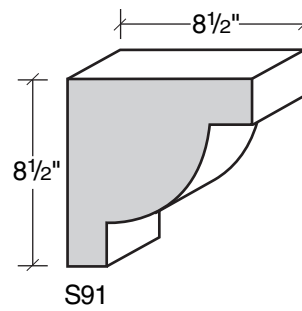

MID-BAND / WINDOW-DOOR / MOULDING DETAILS

ALSO AVAILABLE IN LITE-CAST STONE™

909-598-3856
FAX 909-598-1491