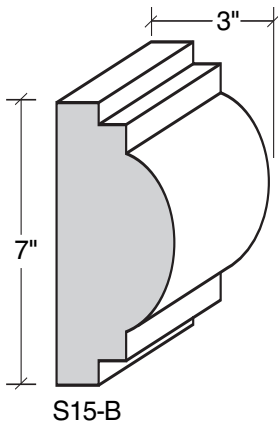

MID-BAND / WINDOW-DOOR / MOULDING DETAILS

MID-BAND / WINDOW-DOOR / MOULDING DETAILS

MID-BAND / WINDOW-DOOR / MOULDING DETAILS

MID-BAND / WINDOW-DOOR / MOULDING DETAILS

ALSO AVAILABLE IN LITE-CAST STONE™

909-598-3856
FAX 909-598-1491