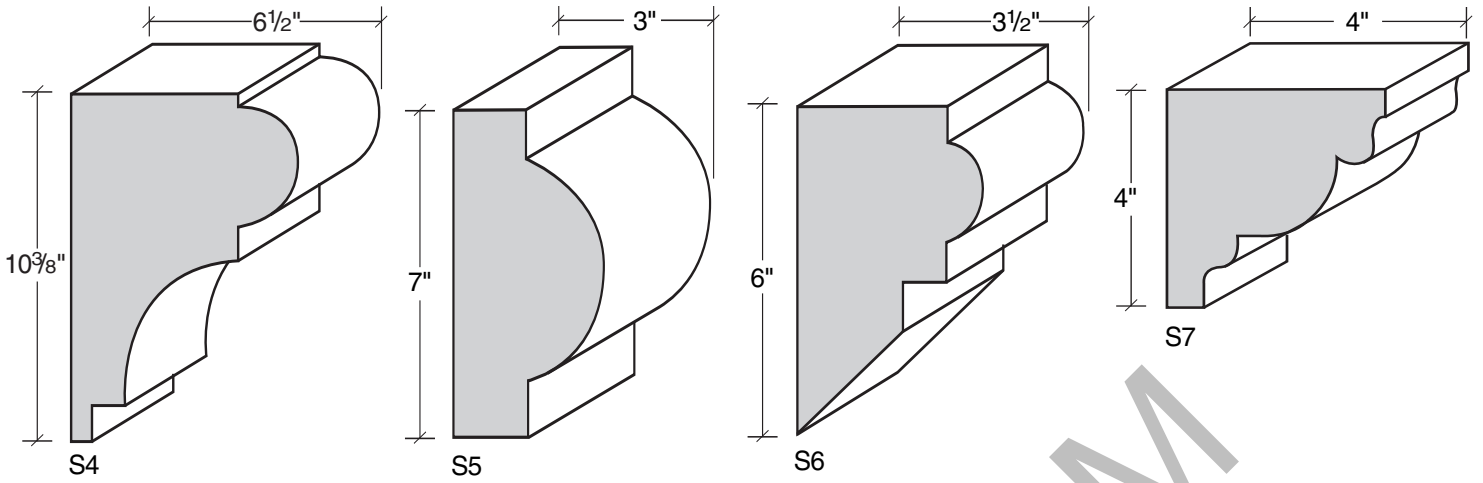

MID-BAND / WINDOW-DOOR / MOULDING DETAILS

MID-BAND / WINDOW-DOOR / MOULDING DETAILS

MID-BAND / WINDOW-DOOR / MOULDING DETAILS

MID-BAND / WINDOW-DOOR / MOULDING DETAILS

ALSO AVAILABLE IN LITE-CAST STONE™

909-598-3856
FAX 909-598-1491