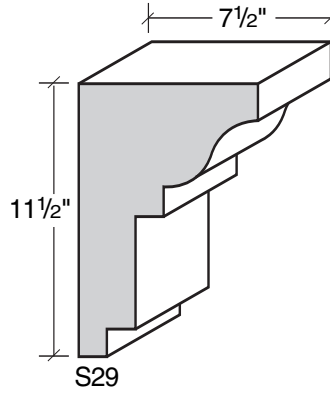

MID-BAND / WINDOW-DOOR / MOULDING DETAILS

MID-BAND / WINDOW-DOOR / MOULDING DETAILS

MID-BAND / WINDOW-DOOR / MOULDING DETAILS

MID-BAND / WINDOW-DOOR / MOULDING DETAILS

ALSO AVAILABLE IN LITE-CAST STONE™

909-598-3856
FAX 909-598-1491