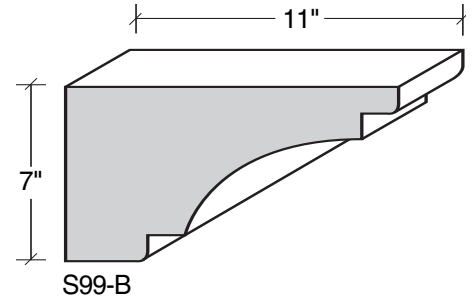

909-598-3856
FAX 909-598-1491

MID-BAND / WINDOW-DOOR / MOULDING DETAILS

ALSO AVAILABLE IN LITE-CAST STONE™

909-598-3856
FAX 909-598-1491

MID-BAND / WINDOW-DOOR / MOULDING DETAILS

WINDOW SILLS / POT SHELVES