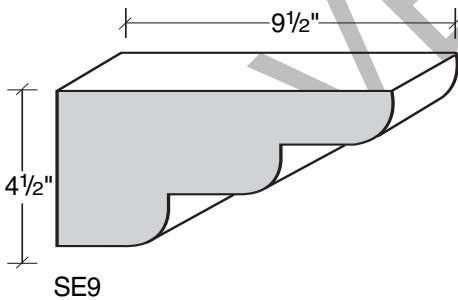

MID-BAND / WINDOW-DOOR / MOULDING DETAILS

MID-BAND / WINDOW-DOOR / MOULDING DETAILS

MID-BAND / WINDOW-DOOR / MOULDING DETAILS

MID-BAND / WINDOW-DOOR / MOULDING DETAILS

ALSO AVAILABLE IN LITE-CAST STONE™

909-598-3856
FAX 909-598-1491