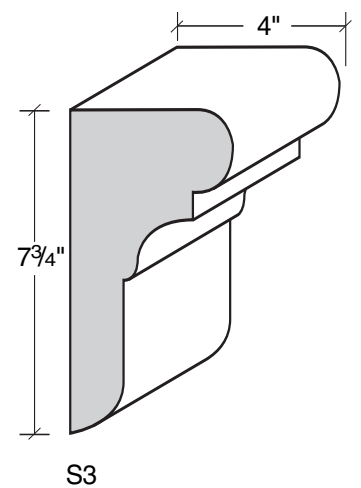

MID-BAND / WINDOW-DOOR / MOULDING DETAILS

MID-BAND / WINDOW-DOOR / MOULDING DETAILS

MID-BAND / WINDOW-DOOR / MOULDING DETAILS

MID-BAND / WINDOW-DOOR / MOULDING DETAILS

ALSO AVAILABLE IN LITE-CAST STONE™

909-598-3856
FAX 909-598-1491