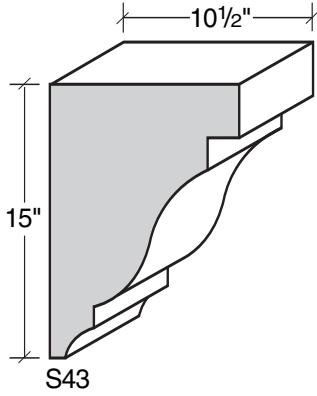

MID-BAND / WINDOW-DOOR / MOULDING DETAILS