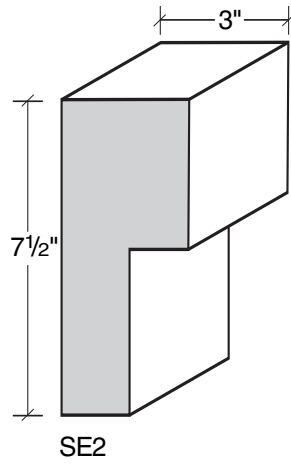

MID-BAND / WINDOW-DOOR / MOULDING DETAILS

MID-BAND / WINDOW-DOOR / MOULDING DETAILS

MID-BAND / WINDOW-DOOR / MOULDING DETAILS

MID-BAND / WINDOW-DOOR / MOULDING DETAILS

ALSO AVAILABLE IN LITE-CAST STONE™

909-598-3856
FAX 909-598-1491