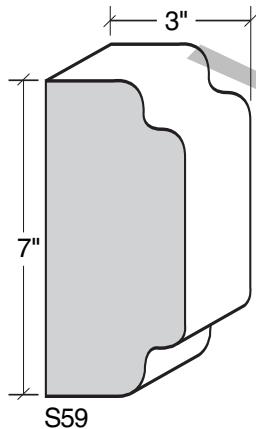

MID-BAND / WINDOW-DOOR / MOULDING DETAILS

ALSO AVAILABLE IN LITE-CAST STONE™

909-598-3856
FAX 909-598-1491