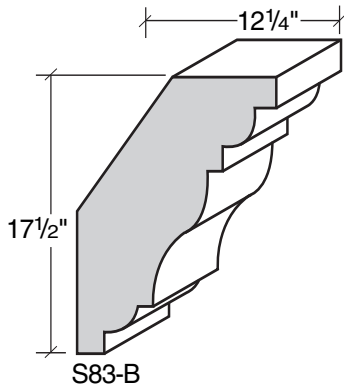

MID-BAND / WINDOW-DOOR / MOULDING DETAILS

ALSO AVAILABLE IN LITE-CAST STONE™

909-598-3856
FAX 909-598-1491