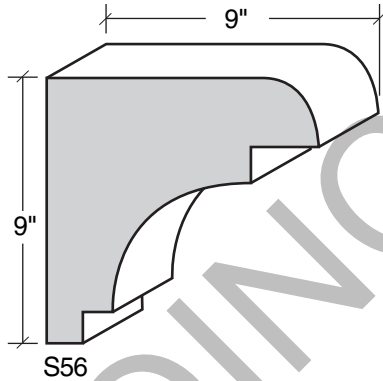

MID-BAND / WINDOW-DOOR / MOULDING DETAILS

ALSO AVAILABLE IN LITE-CAST STONE™

909-598-3856
FAX 909-598-1491