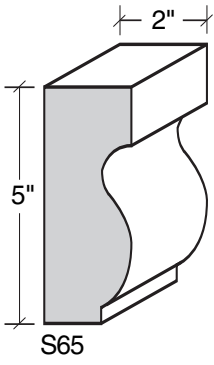

MID-BAND / WINDOW-DOOR / MOULDING DETAILS

MID-BAND / WINDOW-DOOR / MOULDING DETAILS

ALSO AVAILABLE IN LITE-CAST STONE™

909-598-3856
FAX 909-598-1491

MID-BAND / WINDOW-DOOR / MOULDING DETAILS

ALSO AVAILABLE IN LITE-CAST STONE™