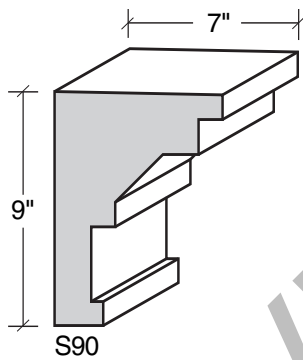

MID-BAND / WINDOW-DOOR / MOULDING DETAILS

ALSO AVAILABLE IN LITE-CAST STONE™

909-598-3856
FAX 909-598-1491