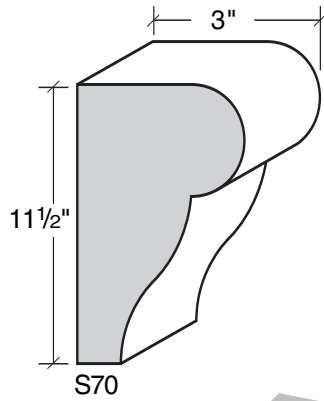

MID-BAND / WINDOW-DOOR / MOULDING DETAILS

MID-BAND / WINDOW-DOOR / MOULDING DETAILS

ALSO AVAILABLE IN LITE-CAST STONE™

909-598-3856
FAX 909-598-1491

MID-BAND / WINDOW-DOOR / MOULDING DETAILS

ALSO AVAILABLE IN LITE-CAST STONE™