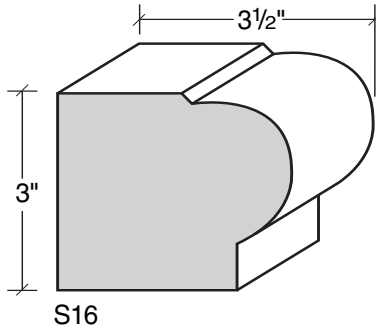

MID-BAND / WINDOW-DOOR / MOULDING DETAILS

MID-BAND / WINDOW-DOOR / MOULDING DETAILS

MID-BAND / WINDOW-DOOR / MOULDING DETAILS

MID-BAND / WINDOW-DOOR / MOULDING DETAILS

ALSO AVAILABLE IN LITE-CAST STONE™

909-598-3856
FAX 909-598-1491