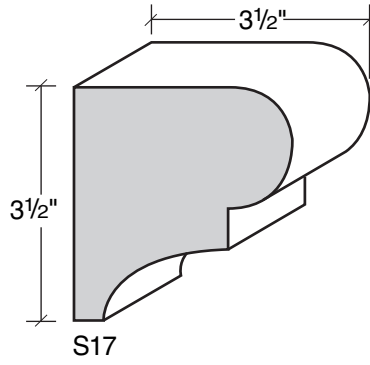

MID-BAND / WINDOW-DOOR / MOULDING DETAILS

MID-BAND / WINDOW-DOOR / MOULDING DETAILS

MID-BAND / WINDOW-DOOR / MOULDING DETAILS

MID-BAND / WINDOW-DOOR / MOULDING DETAILS

ALSO AVAILABLE IN LITE-CAST STONE™

909-598-3856
FAX 909-598-1491