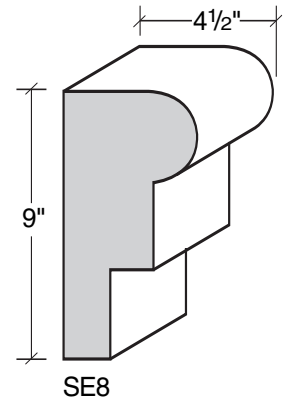

MID-BAND / WINDOW-DOOR / MOULDING DETAILS

MID-BAND / WINDOW-DOOR / MOULDING DETAILS

MID-BAND / WINDOW-DOOR / MOULDING DETAILS

MID-BAND / WINDOW-DOOR / MOULDING DETAILS

ALSO AVAILABLE IN LITE-CAST STONE™

909-598-3856
FAX 909-598-1491