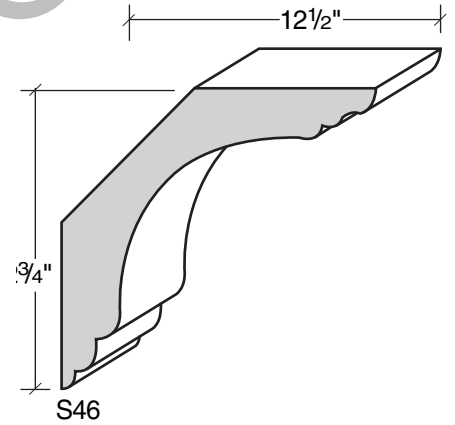

MID-BAND / WINDOW-DOOR / MOULDING DETAILS