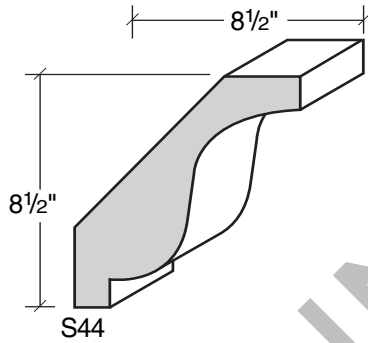

MID-BAND / WINDOW-DOOR / MOULDING DETAILS