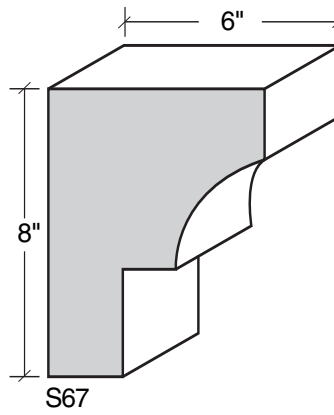

MID-BAND / WINDOW-DOOR / MOULDING DETAILS

MID-BAND / WINDOW-DOOR / MOULDING DETAILS

ALSO AVAILABLE IN LITE-CAST STONE™

909-598-3856
FAX 909-598-1491

MID-BAND / WINDOW-DOOR / MOULDING DETAILS

ALSO AVAILABLE IN LITE-CAST STONE™