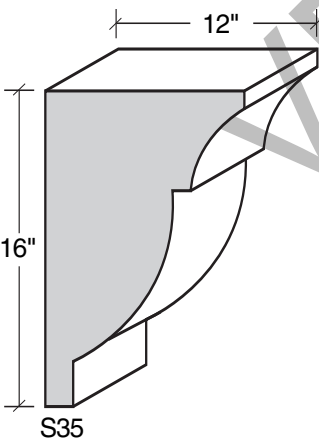

MID-BAND / WINDOW-DOOR / MOULDING DETAILS

MID-BAND / WINDOW-DOOR / MOULDING DETAILS

MID-BAND / WINDOW-DOOR / MOULDING DETAILS

MID-BAND / WINDOW-DOOR / MOULDING DETAILS

ALSO AVAILABLE IN LITE-CAST STONE™

909-598-3856
FAX 909-598-1491