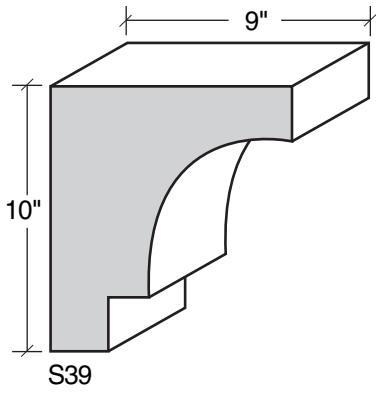

MID-BAND / WINDOW-DOOR / MOULDING DETAILS