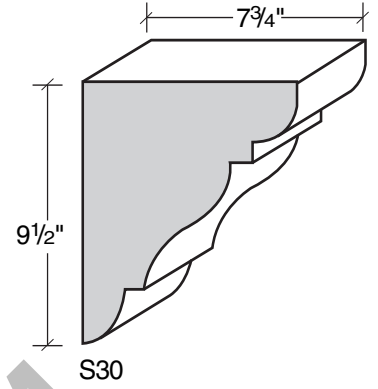

MID-BAND / WINDOW-DOOR / MOULDING DETAILS

MID-BAND / WINDOW-DOOR / MOULDING DETAILS

MID-BAND / WINDOW-DOOR / MOULDING DETAILS

MID-BAND / WINDOW-DOOR / MOULDING DETAILS

ALSO AVAILABLE IN LITE-CAST STONE™

909-598-3856
FAX 909-598-1491