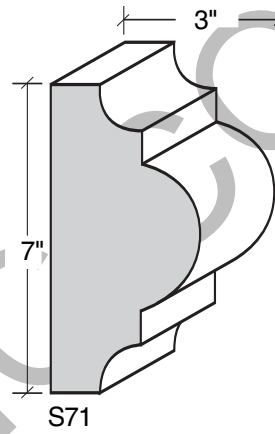

MID-BAND / WINDOW-DOOR / MOULDING DETAILS

MID-BAND / WINDOW-DOOR / MOULDING DETAILS

ALSO AVAILABLE IN LITE-CAST STONE™

909-598-3856
FAX 909-598-1491

MID-BAND / WINDOW-DOOR / MOULDING DETAILS

ALSO AVAILABLE IN LITE-CAST STONE™