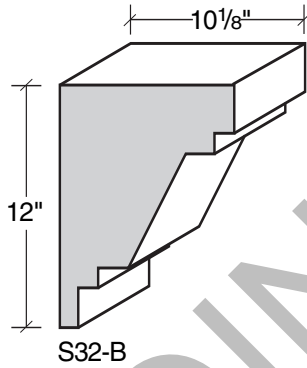

MID-BAND / WINDOW-DOOR / MOULDING DETAILS

MID-BAND / WINDOW-DOOR / MOULDING DETAILS

MID-BAND / WINDOW-DOOR / MOULDING DETAILS

MID-BAND / WINDOW-DOOR / MOULDING DETAILS

ALSO AVAILABLE IN LITE-CAST STONE™

909-598-3856
FAX 909-598-1491