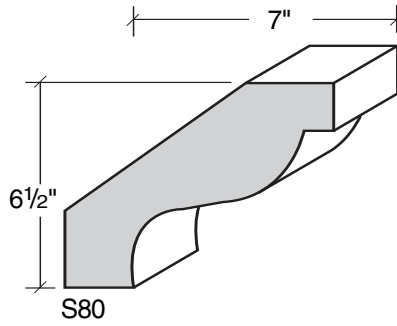

MID-BAND / WINDOW-DOOR / MOULDING DETAILS

ALSO AVAILABLE IN LITE-CAST STONE™

909-598-3856
FAX 909-598-1491