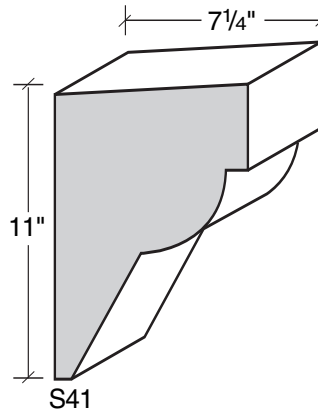

MID-BAND / WINDOW-DOOR / MOULDING DETAILS