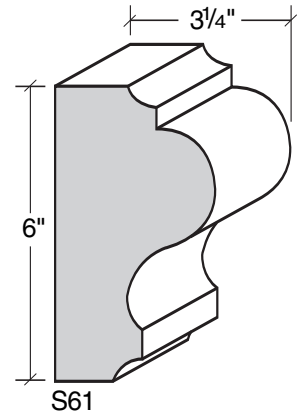

MID-BAND / WINDOW-DOOR / MOULDING DETAILS

ALSO AVAILABLE IN LITE-CAST STONE™

909-598-3856
FAX 909-598-1491