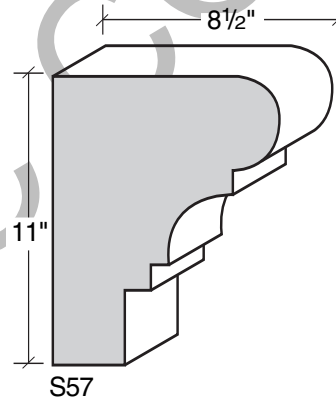

MID-BAND / WINDOW-DOOR / MOULDING DETAILS

ALSO AVAILABLE IN LITE-CAST STONE™

909-598-3856
FAX 909-598-1491