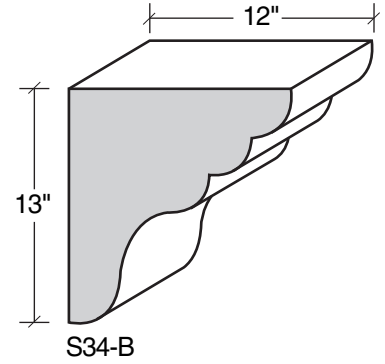

MID-BAND / WINDOW-DOOR / MOULDING DETAILS

MID-BAND / WINDOW-DOOR / MOULDING DETAILS

MID-BAND / WINDOW-DOOR / MOULDING DETAILS

MID-BAND / WINDOW-DOOR / MOULDING DETAILS

ALSO AVAILABLE IN LITE-CAST STONE™

909-598-3856
FAX 909-598-1491