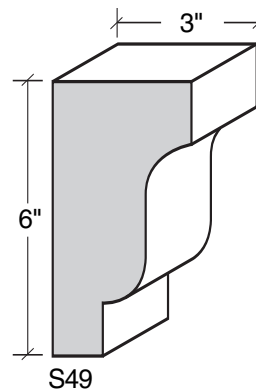

MID-BAND / WINDOW-DOOR / MOULDING DETAILS