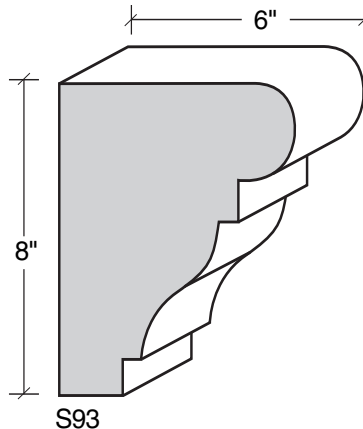

MID-BAND / WINDOW-DOOR / MOULDING DETAILS

ALSO AVAILABLE IN LITE-CAST STONE™

909-598-3856
FAX 909-598-1491