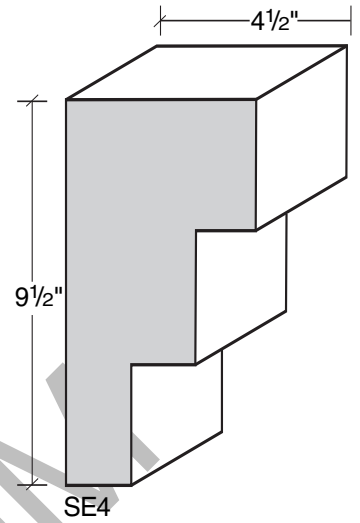

MID-BAND / WINDOW-DOOR / MOULDING DETAILS

MID-BAND / WINDOW-DOOR / MOULDING DETAILS

MID-BAND / WINDOW-DOOR / MOULDING DETAILS

MID-BAND / WINDOW-DOOR / MOULDING DETAILS

ALSO AVAILABLE IN LITE-CAST STONE™

909-598-3856
FAX 909-598-1491