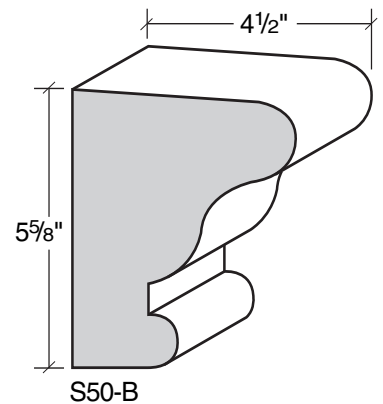

MID-BAND / WINDOW-DOOR / MOULDING DETAILS