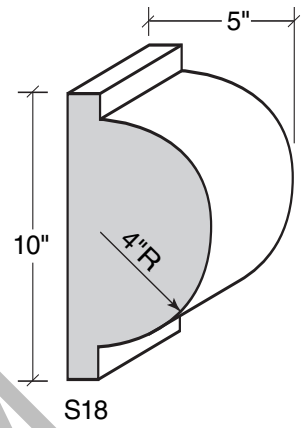

MID-BAND / WINDOW-DOOR / MOULDING DETAILS

MID-BAND / WINDOW-DOOR / MOULDING DETAILS

MID-BAND / WINDOW-DOOR / MOULDING DETAILS

MID-BAND / WINDOW-DOOR / MOULDING DETAILS

ALSO AVAILABLE IN LITE-CAST STONE™

909-598-3856
FAX 909-598-1491