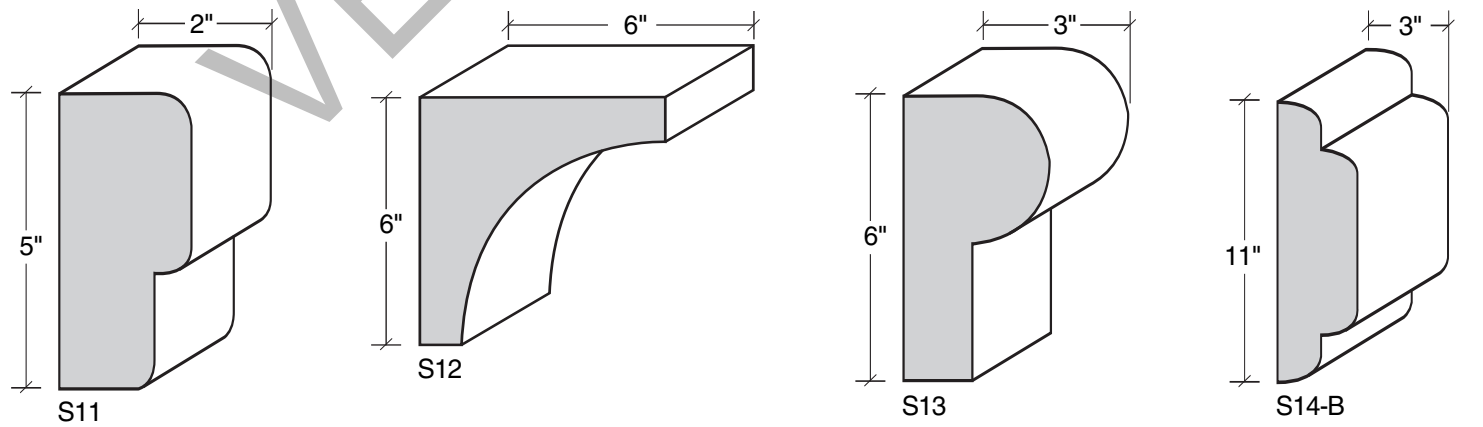

MID-BAND / WINDOW-DOOR / MOULDING DETAILS

MID-BAND / WINDOW-DOOR / MOULDING DETAILS

MID-BAND / WINDOW-DOOR / MOULDING DETAILS

MID-BAND / WINDOW-DOOR / MOULDING DETAILS

ALSO AVAILABLE IN LITE-CAST STONE™

909-598-3856
FAX 909-598-1491