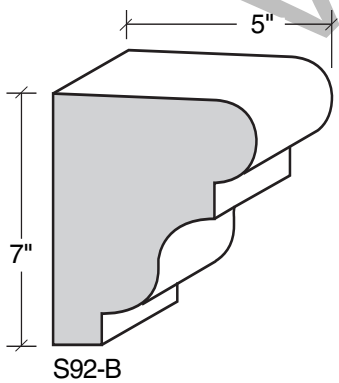

MID-BAND / WINDOW-DOOR / MOULDING DETAILS

ALSO AVAILABLE IN LITE-CAST STONE™

909-598-3856
FAX 909-598-1491