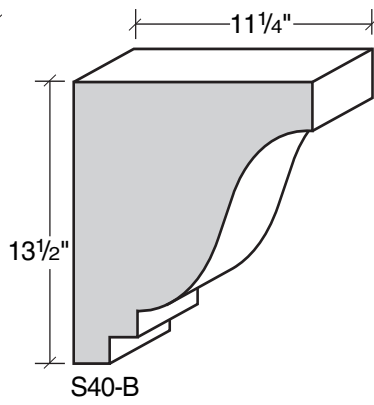

MID-BAND / WINDOW-DOOR / MOULDING DETAILS