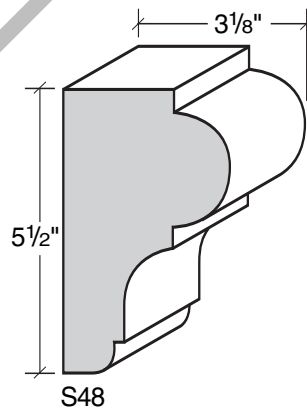

MID-BAND / WINDOW-DOOR / MOULDING DETAILS