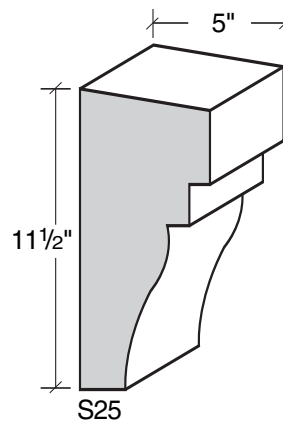

MID-BAND / WINDOW-DOOR / MOULDING DETAILS

MID-BAND / WINDOW-DOOR / MOULDING DETAILS

MID-BAND / WINDOW-DOOR / MOULDING DETAILS

MID-BAND / WINDOW-DOOR / MOULDING DETAILS

ALSO AVAILABLE IN LITE-CAST STONE™

909-598-3856
FAX 909-598-1491