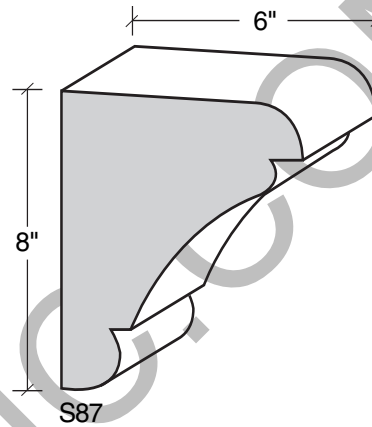

MID-BAND / WINDOW-DOOR / MOULDING DETAILS

ALSO AVAILABLE IN LITE-CAST STONE™

909-598-3856
FAX 909-598-1491